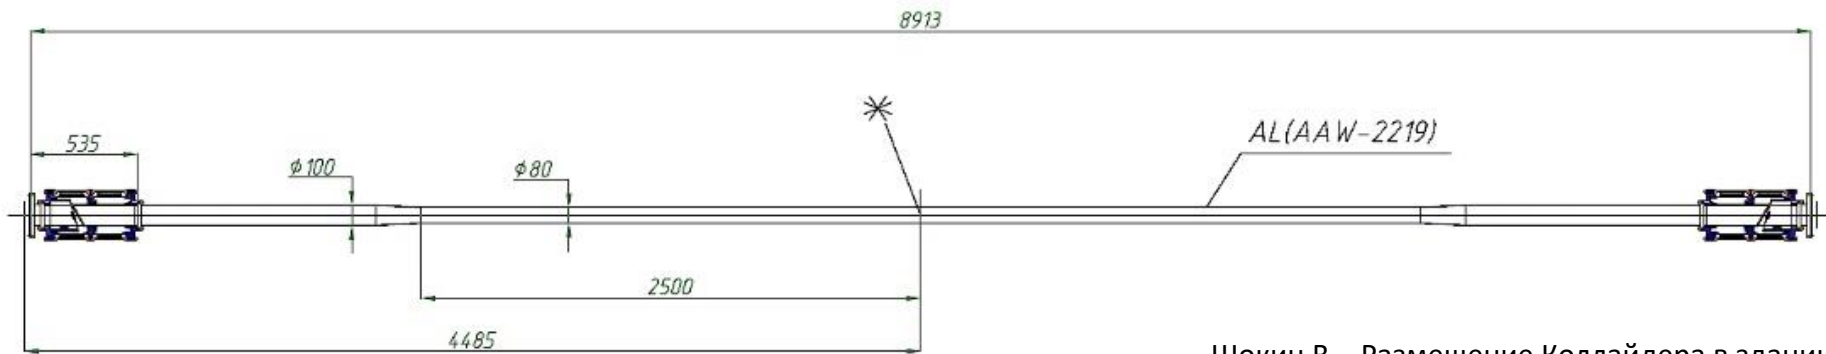

44-CE44 (All-metal Gate Valve)
44-CE44 (All-metal Gate Valve),2
5.1)

1.1.1)

t]

.1.1)

Тихомиров В._ 3D model FFD