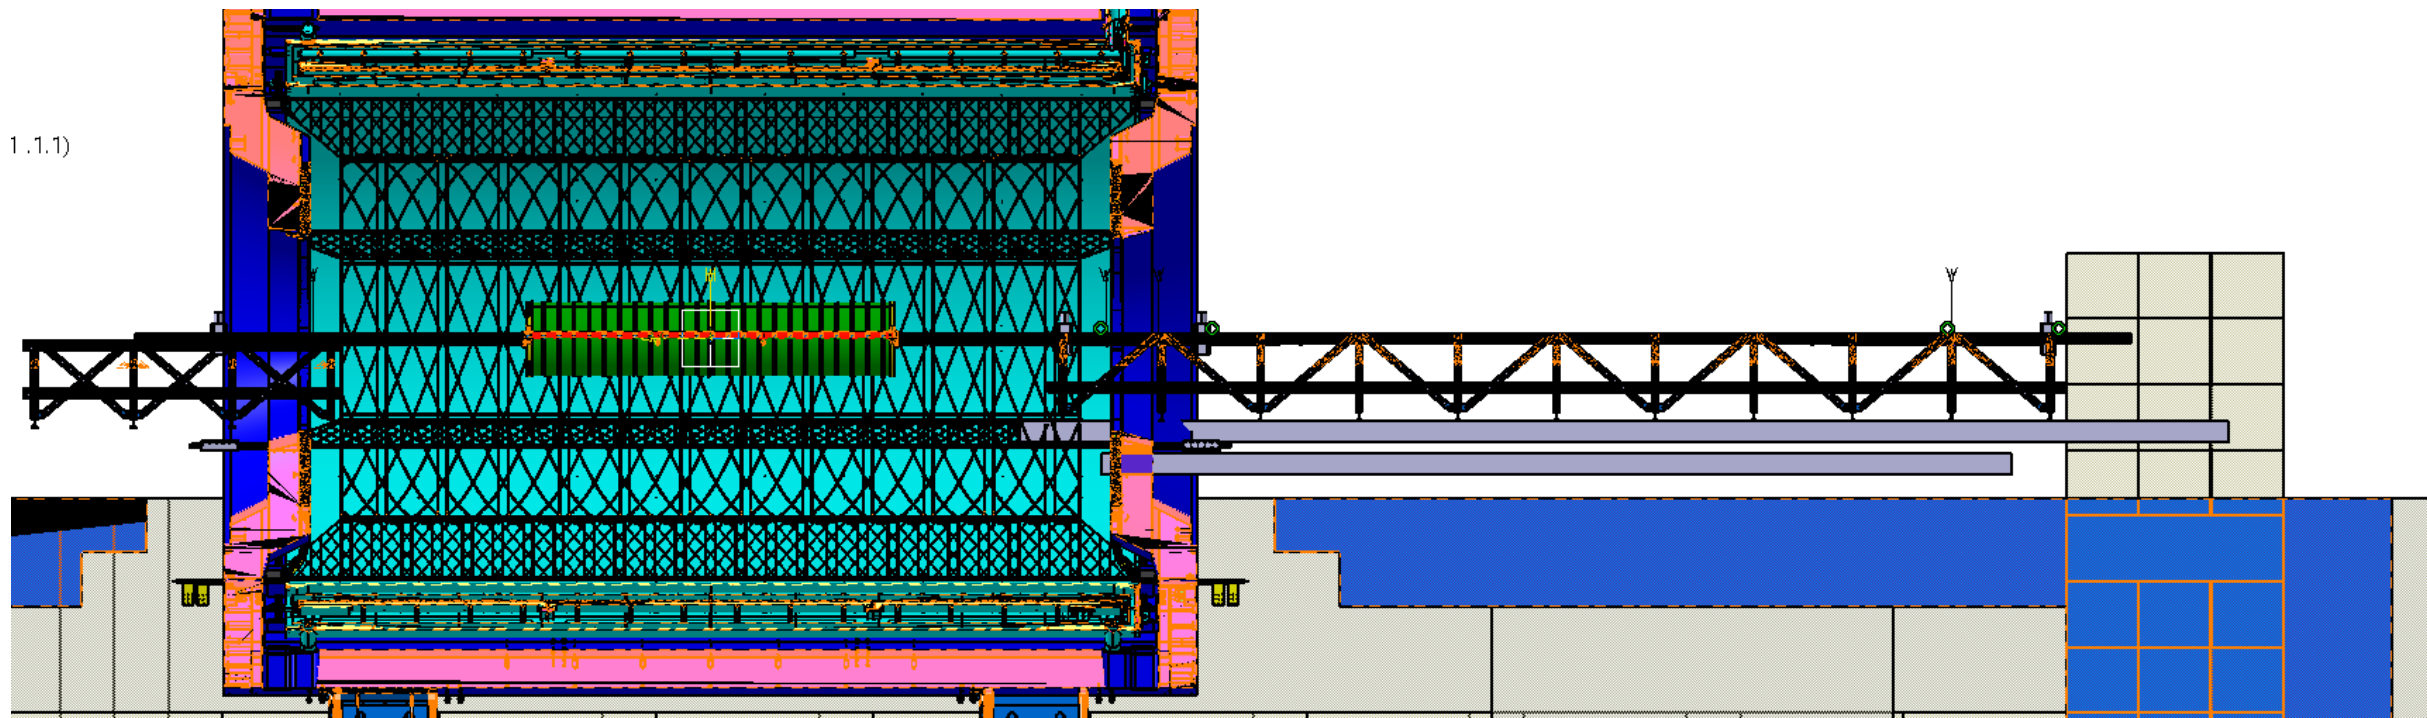

44-CE44 (All-metal Gate Valve)
44-CE44 (All-metal Gate Valve),2
5.1)

1.1.1)

t]

.1.1)

Тихомиров В._ 3D model FFD