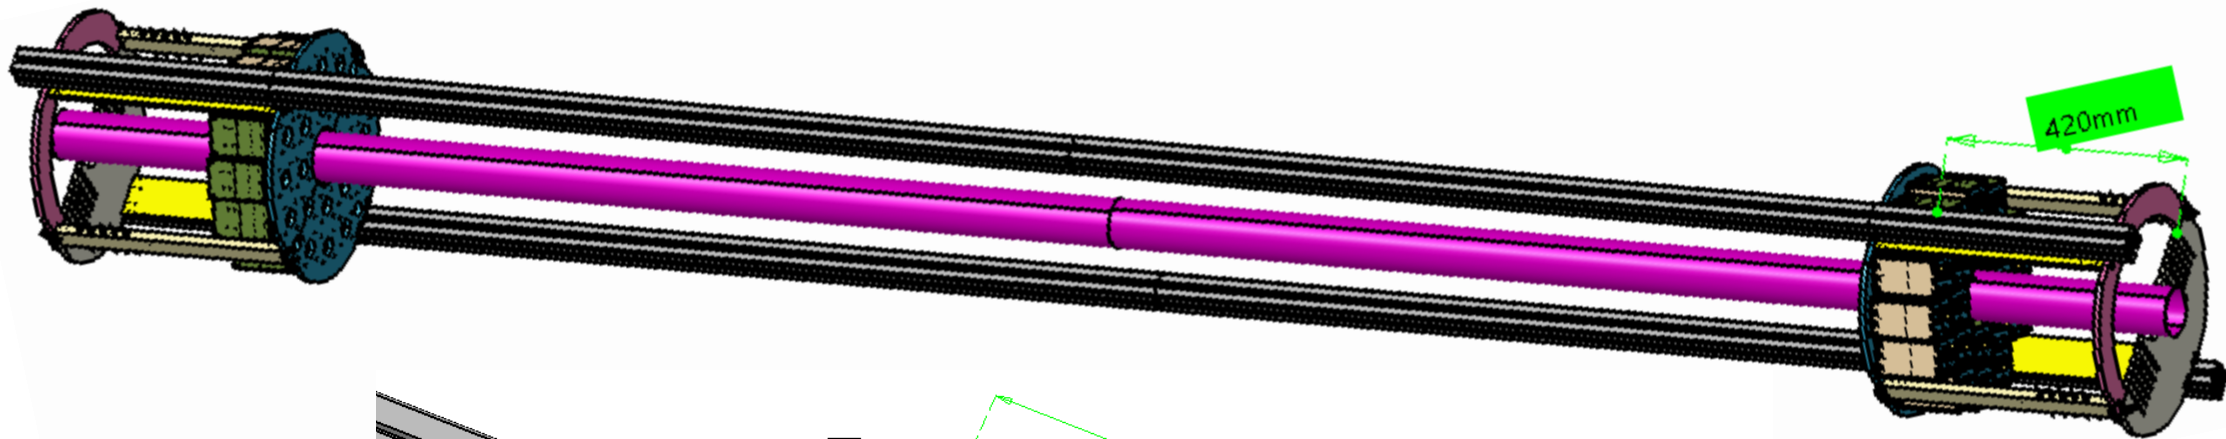

44-CE44 (All-metal Gate Valve)
44-CE44 (All-metal Gate Valve),2
5.1)

1.1.1)

t]

.1.1)

Тихомиров В._ 3D model FFD