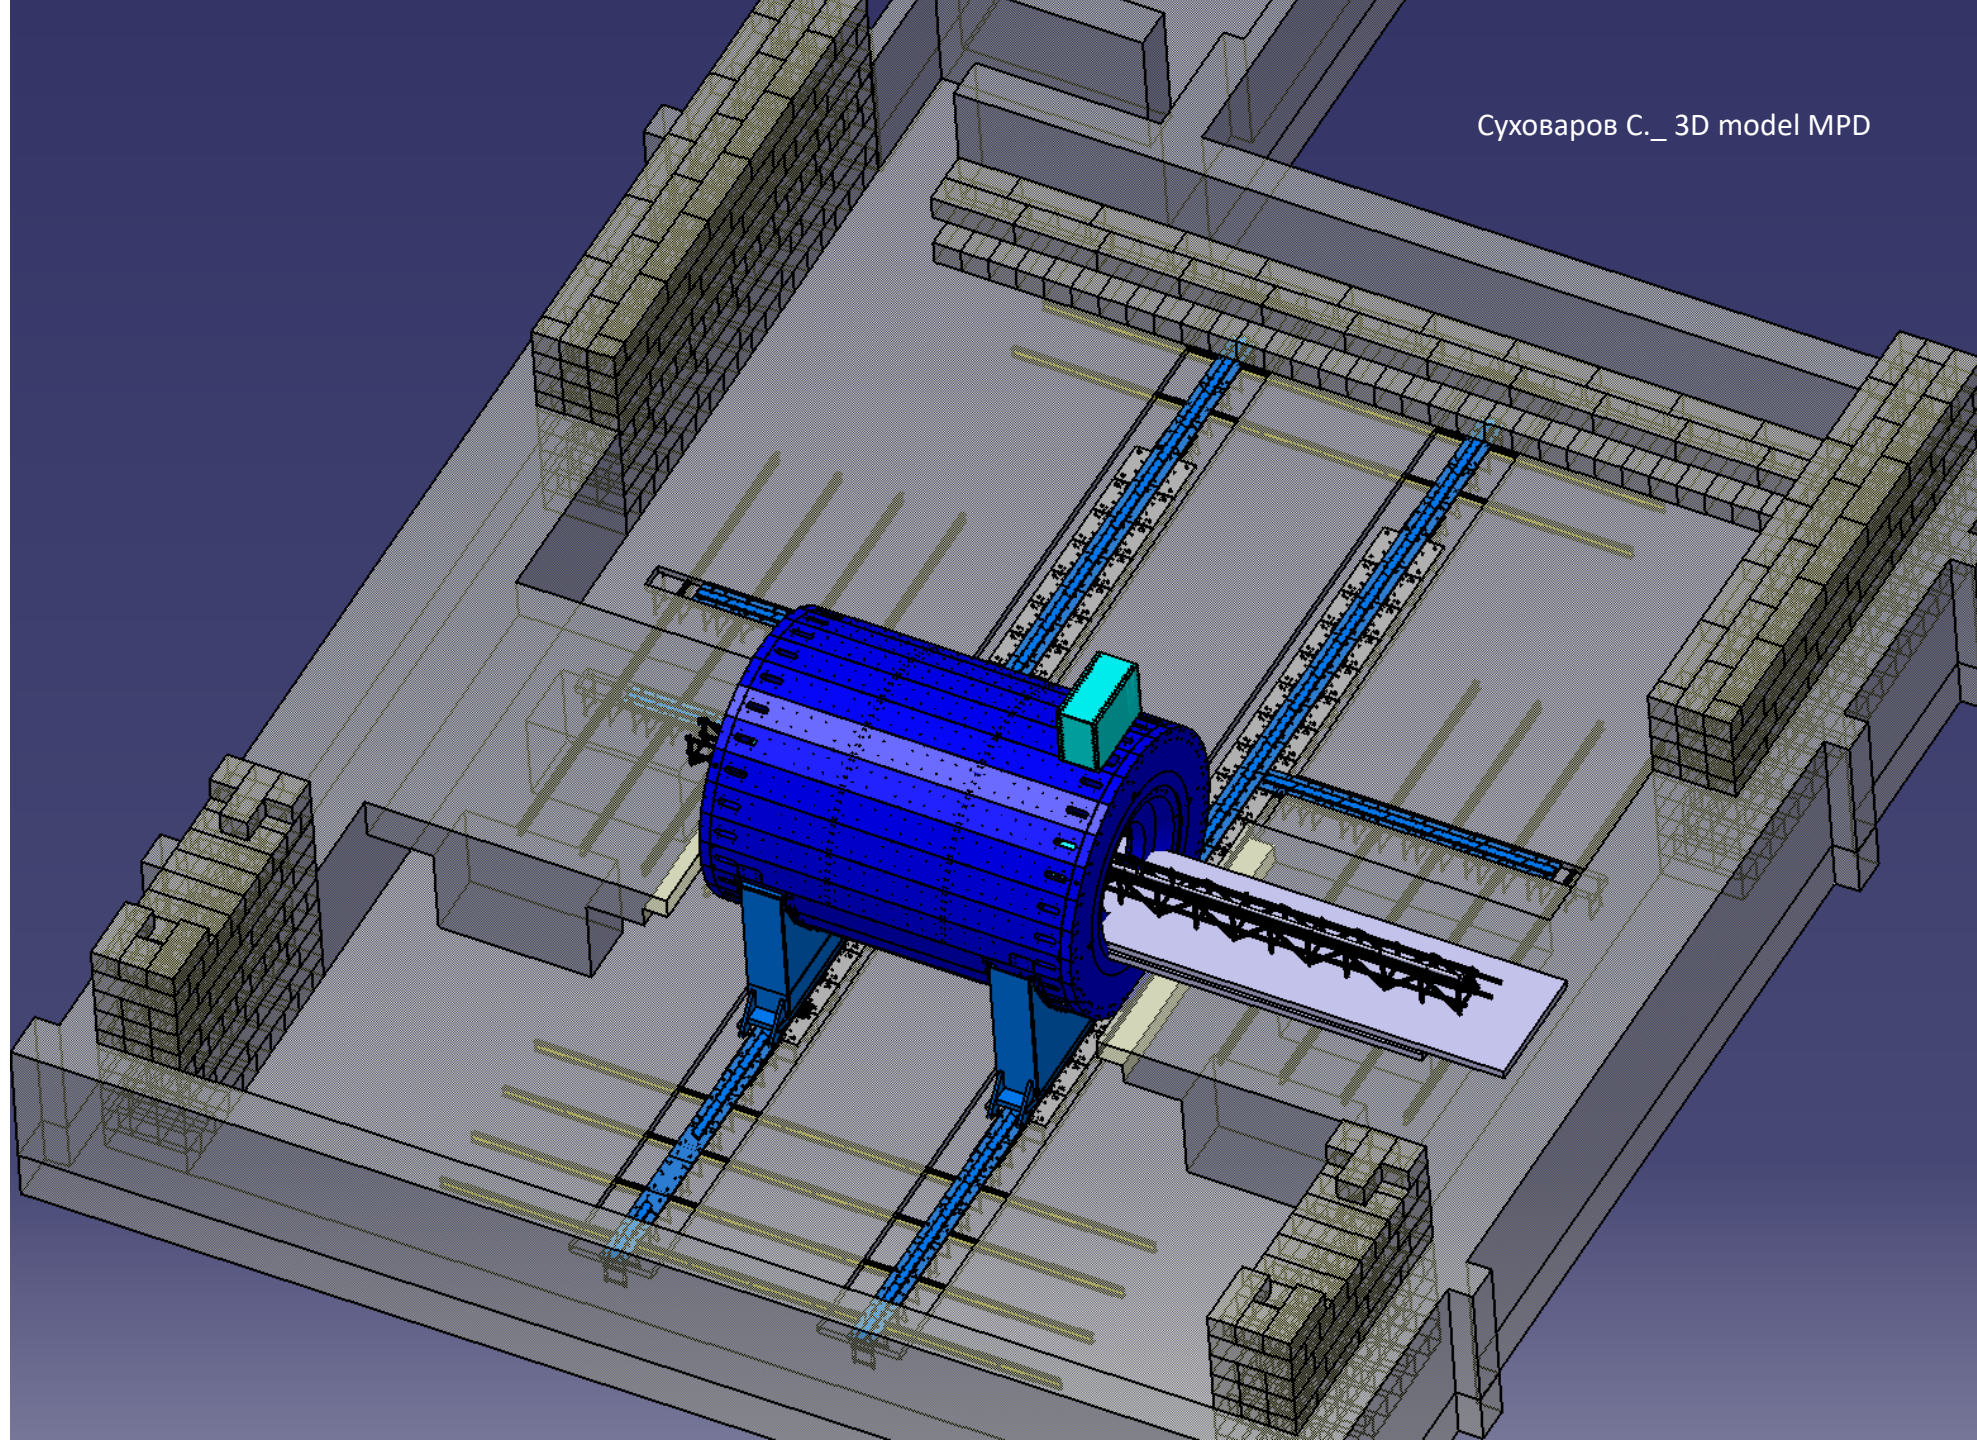

44-CE44 (All-metal Gate Valve)
44-CE44 (All-metal Gate Valve),2
5.1)

1.1.1)

t]

.1.1)

Тихомиров В._ 3D model FFD