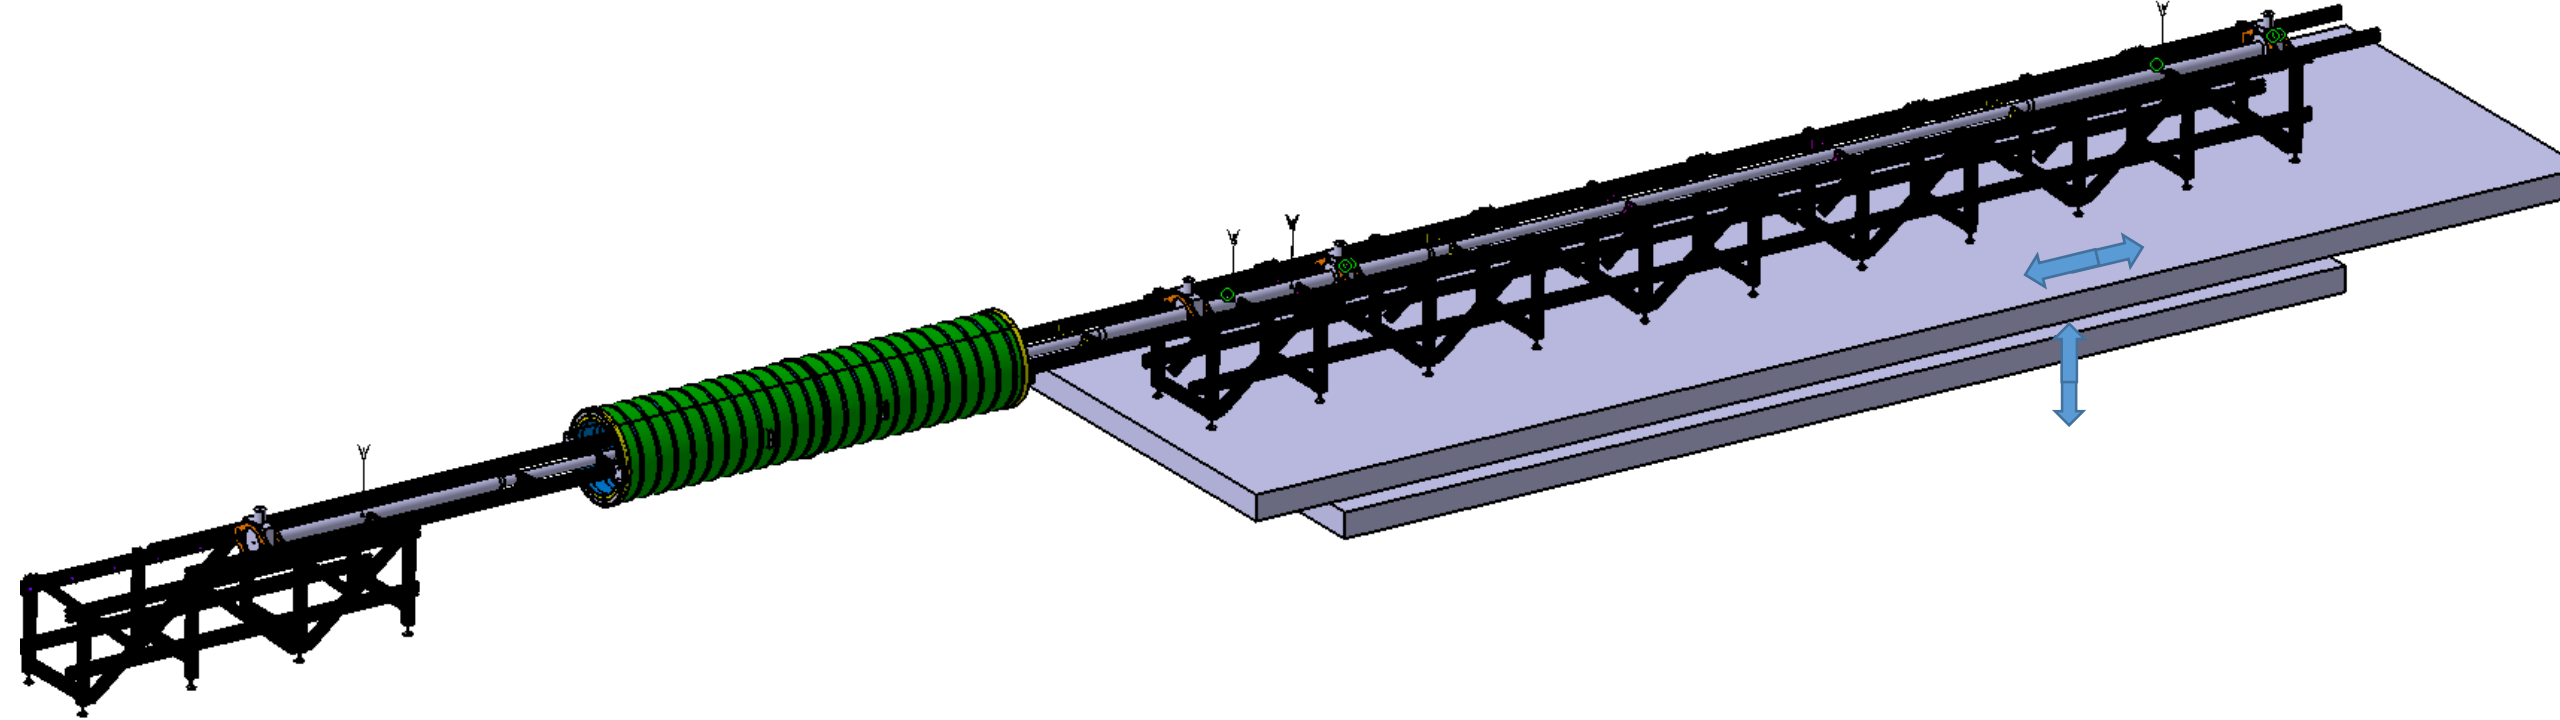

44-CE44 (All-metal Gate Valve)
44-CE44 (All-metal Gate Valve),2
5.1)

1.1.1)

t]

.1.1)

Тихомиров В._ 3D model FFD