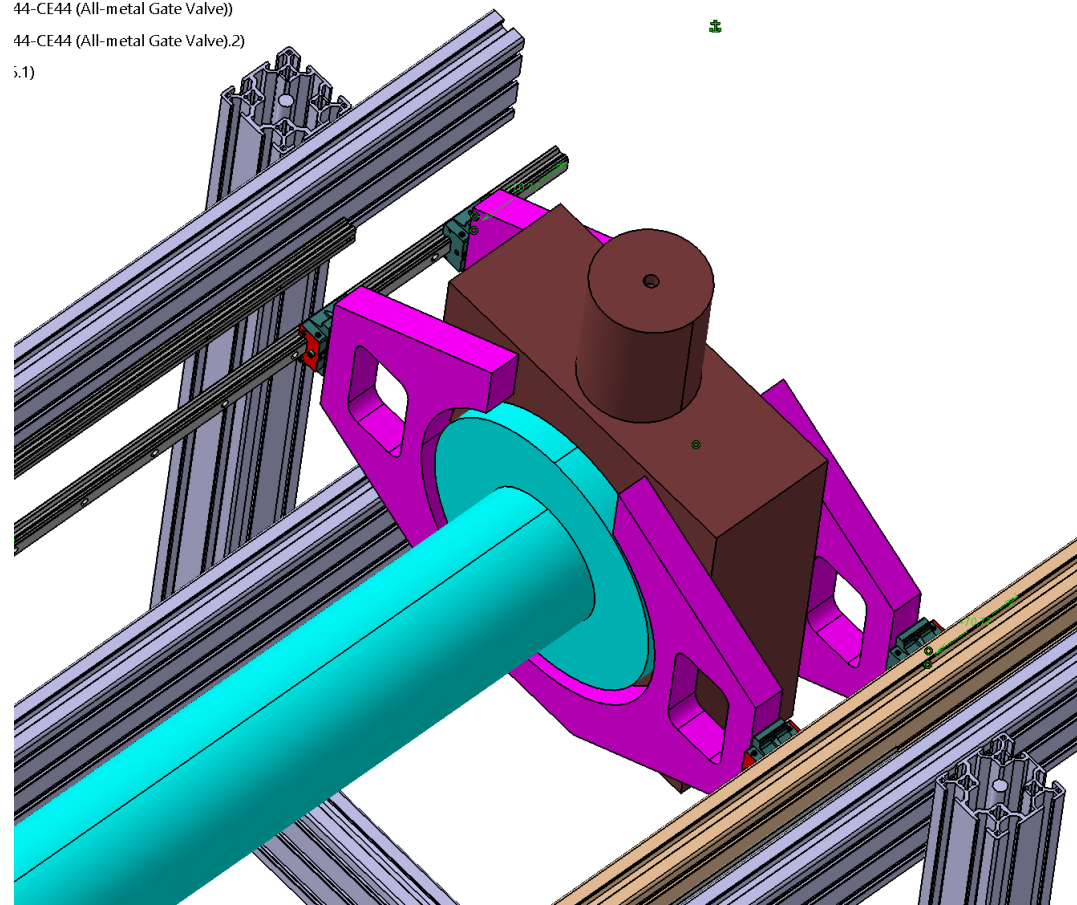

44-CE44 (All-metal Gate Valve)
44-CE44 (All-metal Gate Valve),2
5.1)

1.1.1)

t]

.1.1)

Тихомиров В._ 3D model FFD