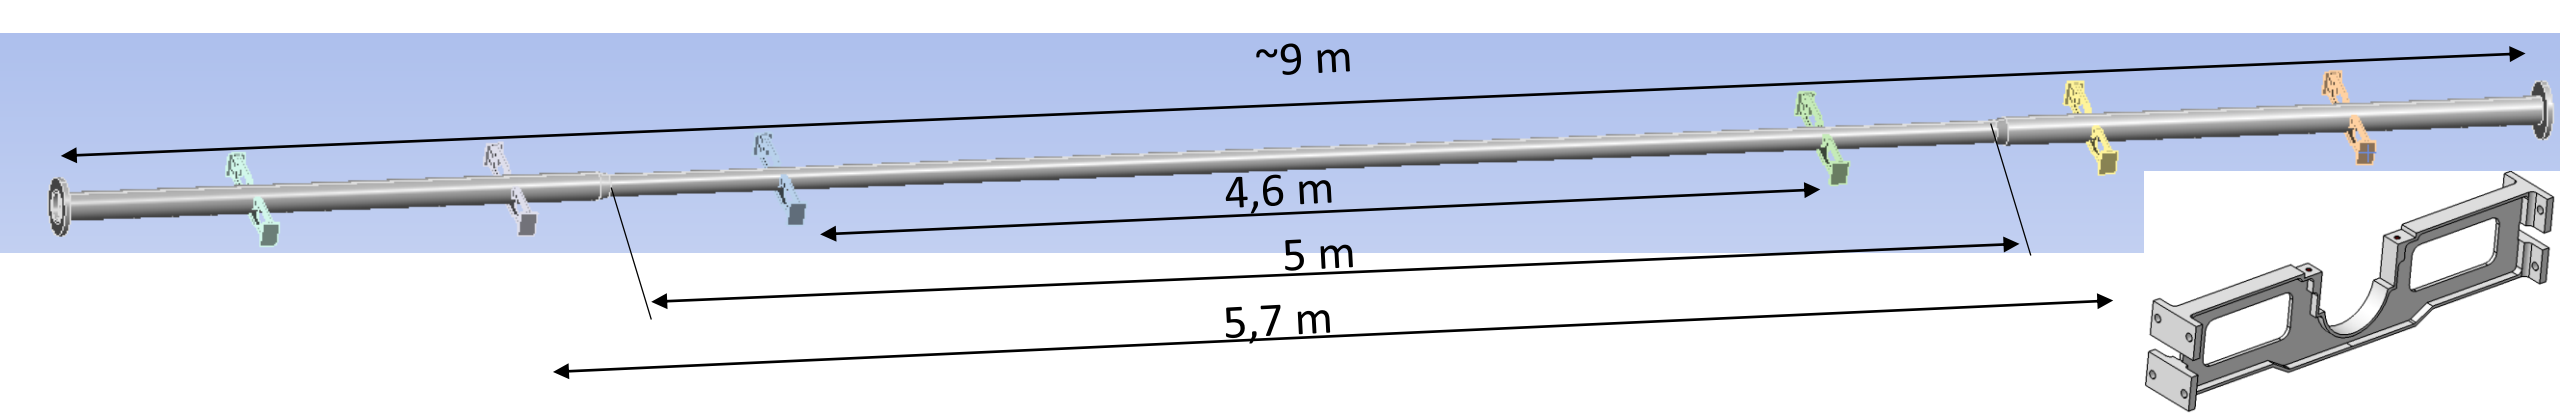

44-CE44 (All-metal Gate Valve)
44-CE44 (All-metal Gate Valve),2
5.1)

1.1.1)

t]

.1.1)

Тихомиров В._ 3D model FFD