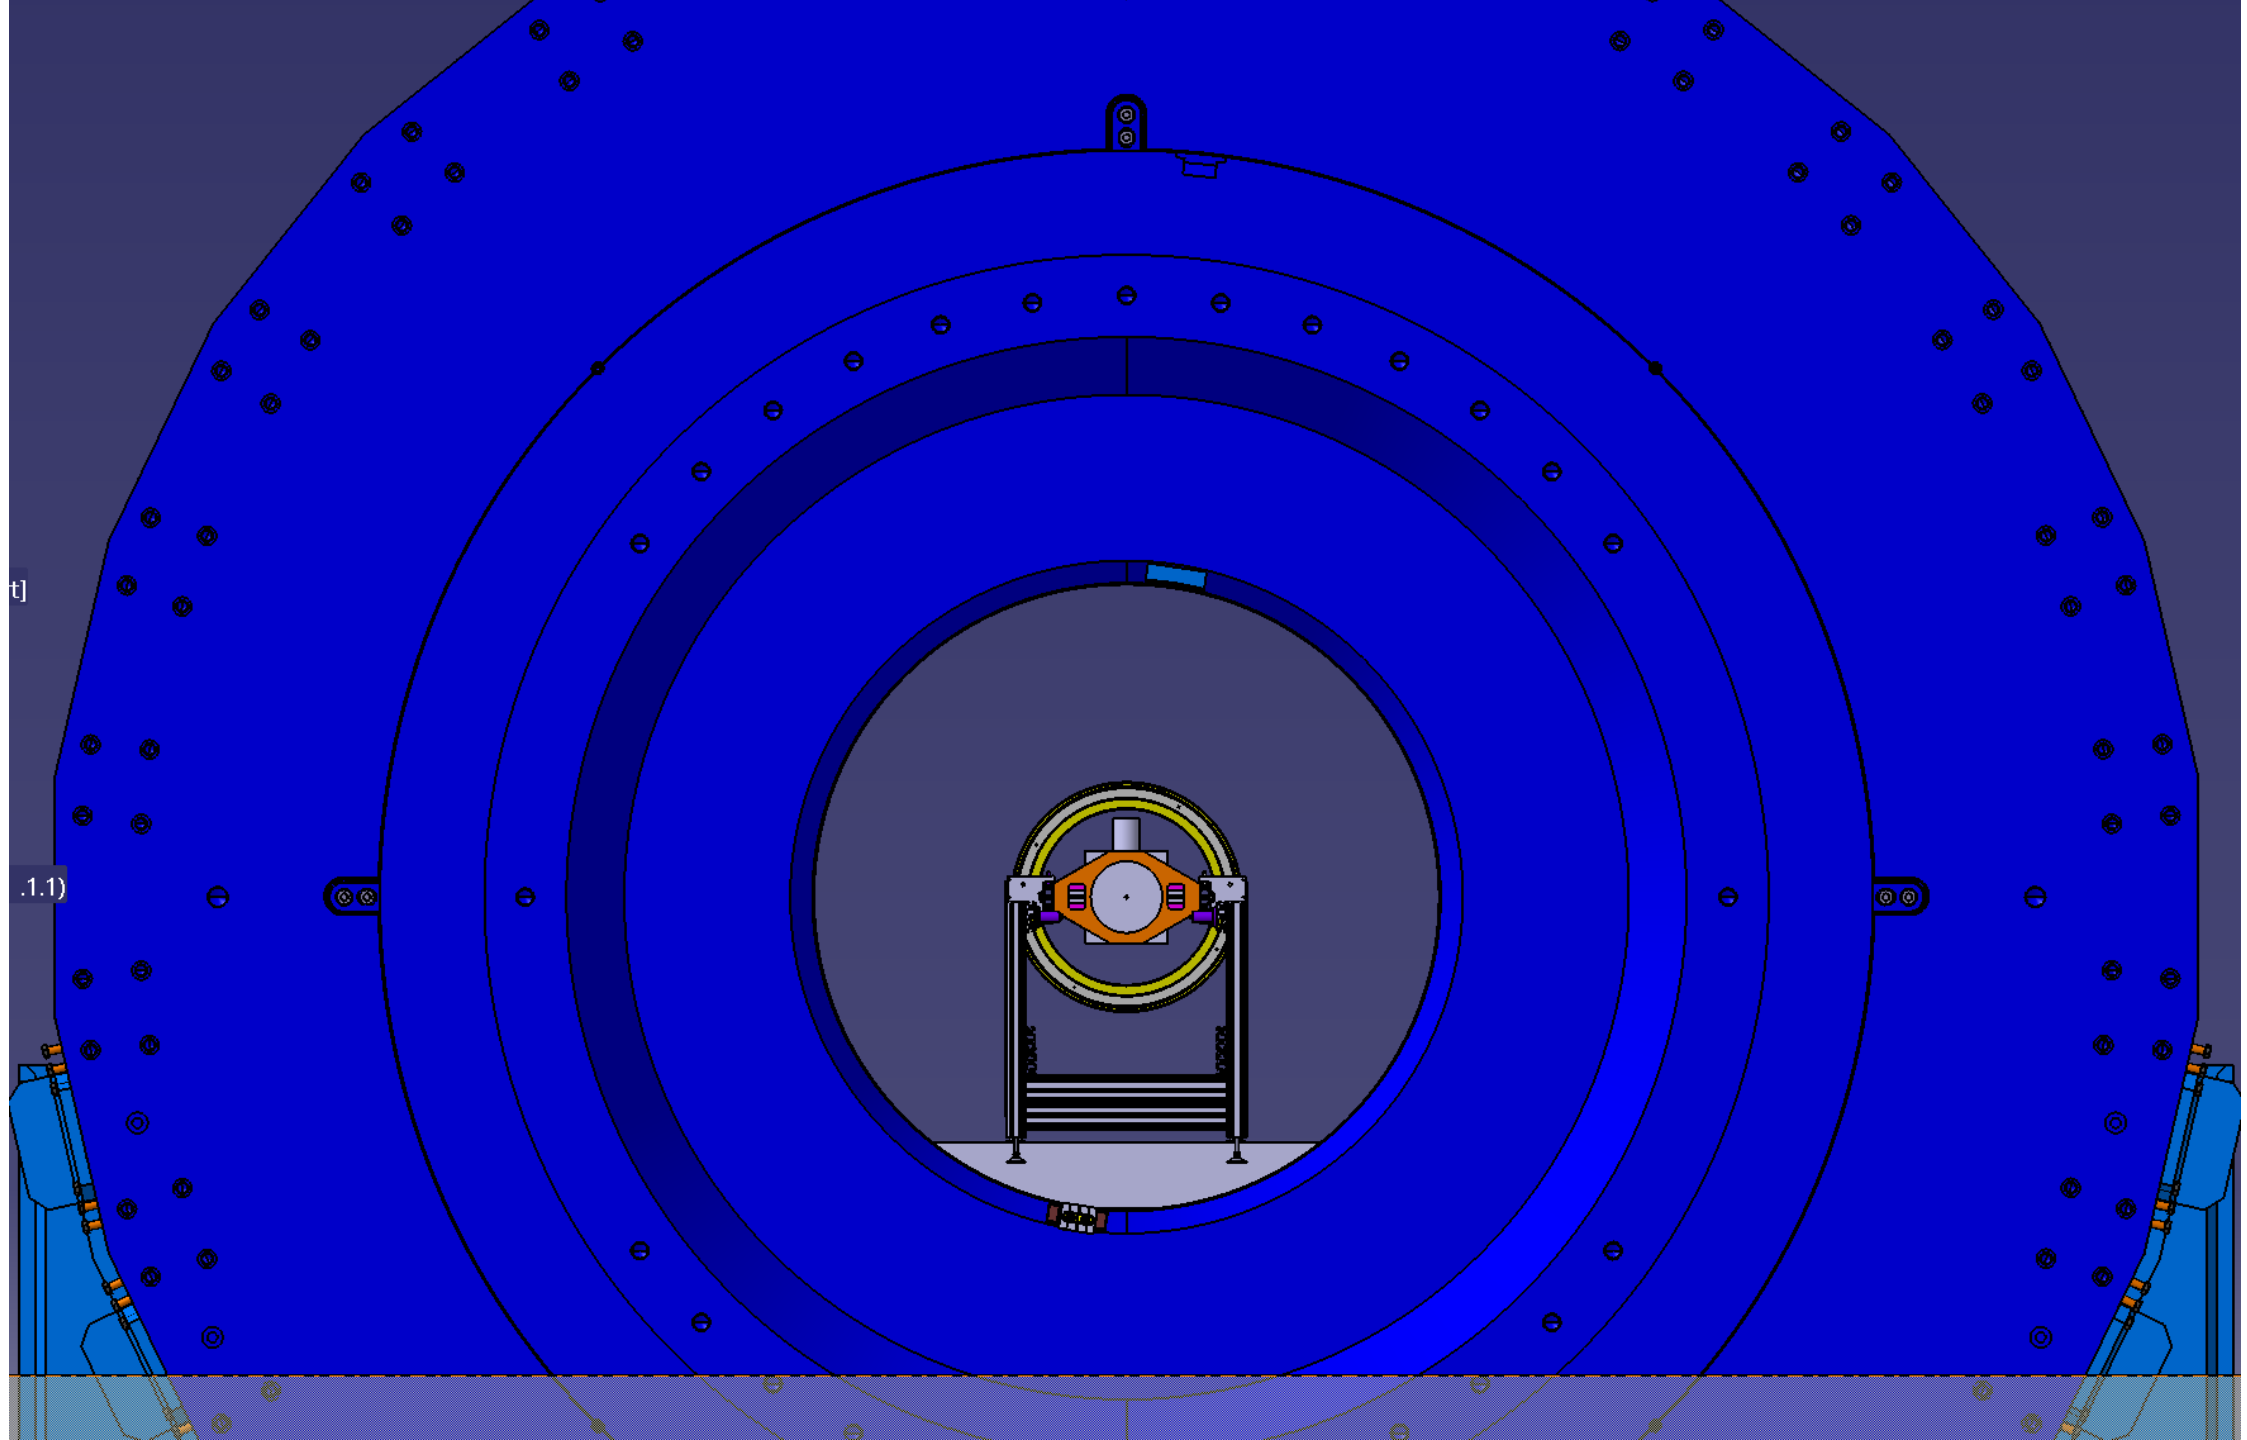

44-CE44 (All-metal Gate Valve)
44-CE44 (All-metal Gate Valve),2
5.1)

1.1.1)

t]

.1.1)

Тихомиров В._ 3D model FFD