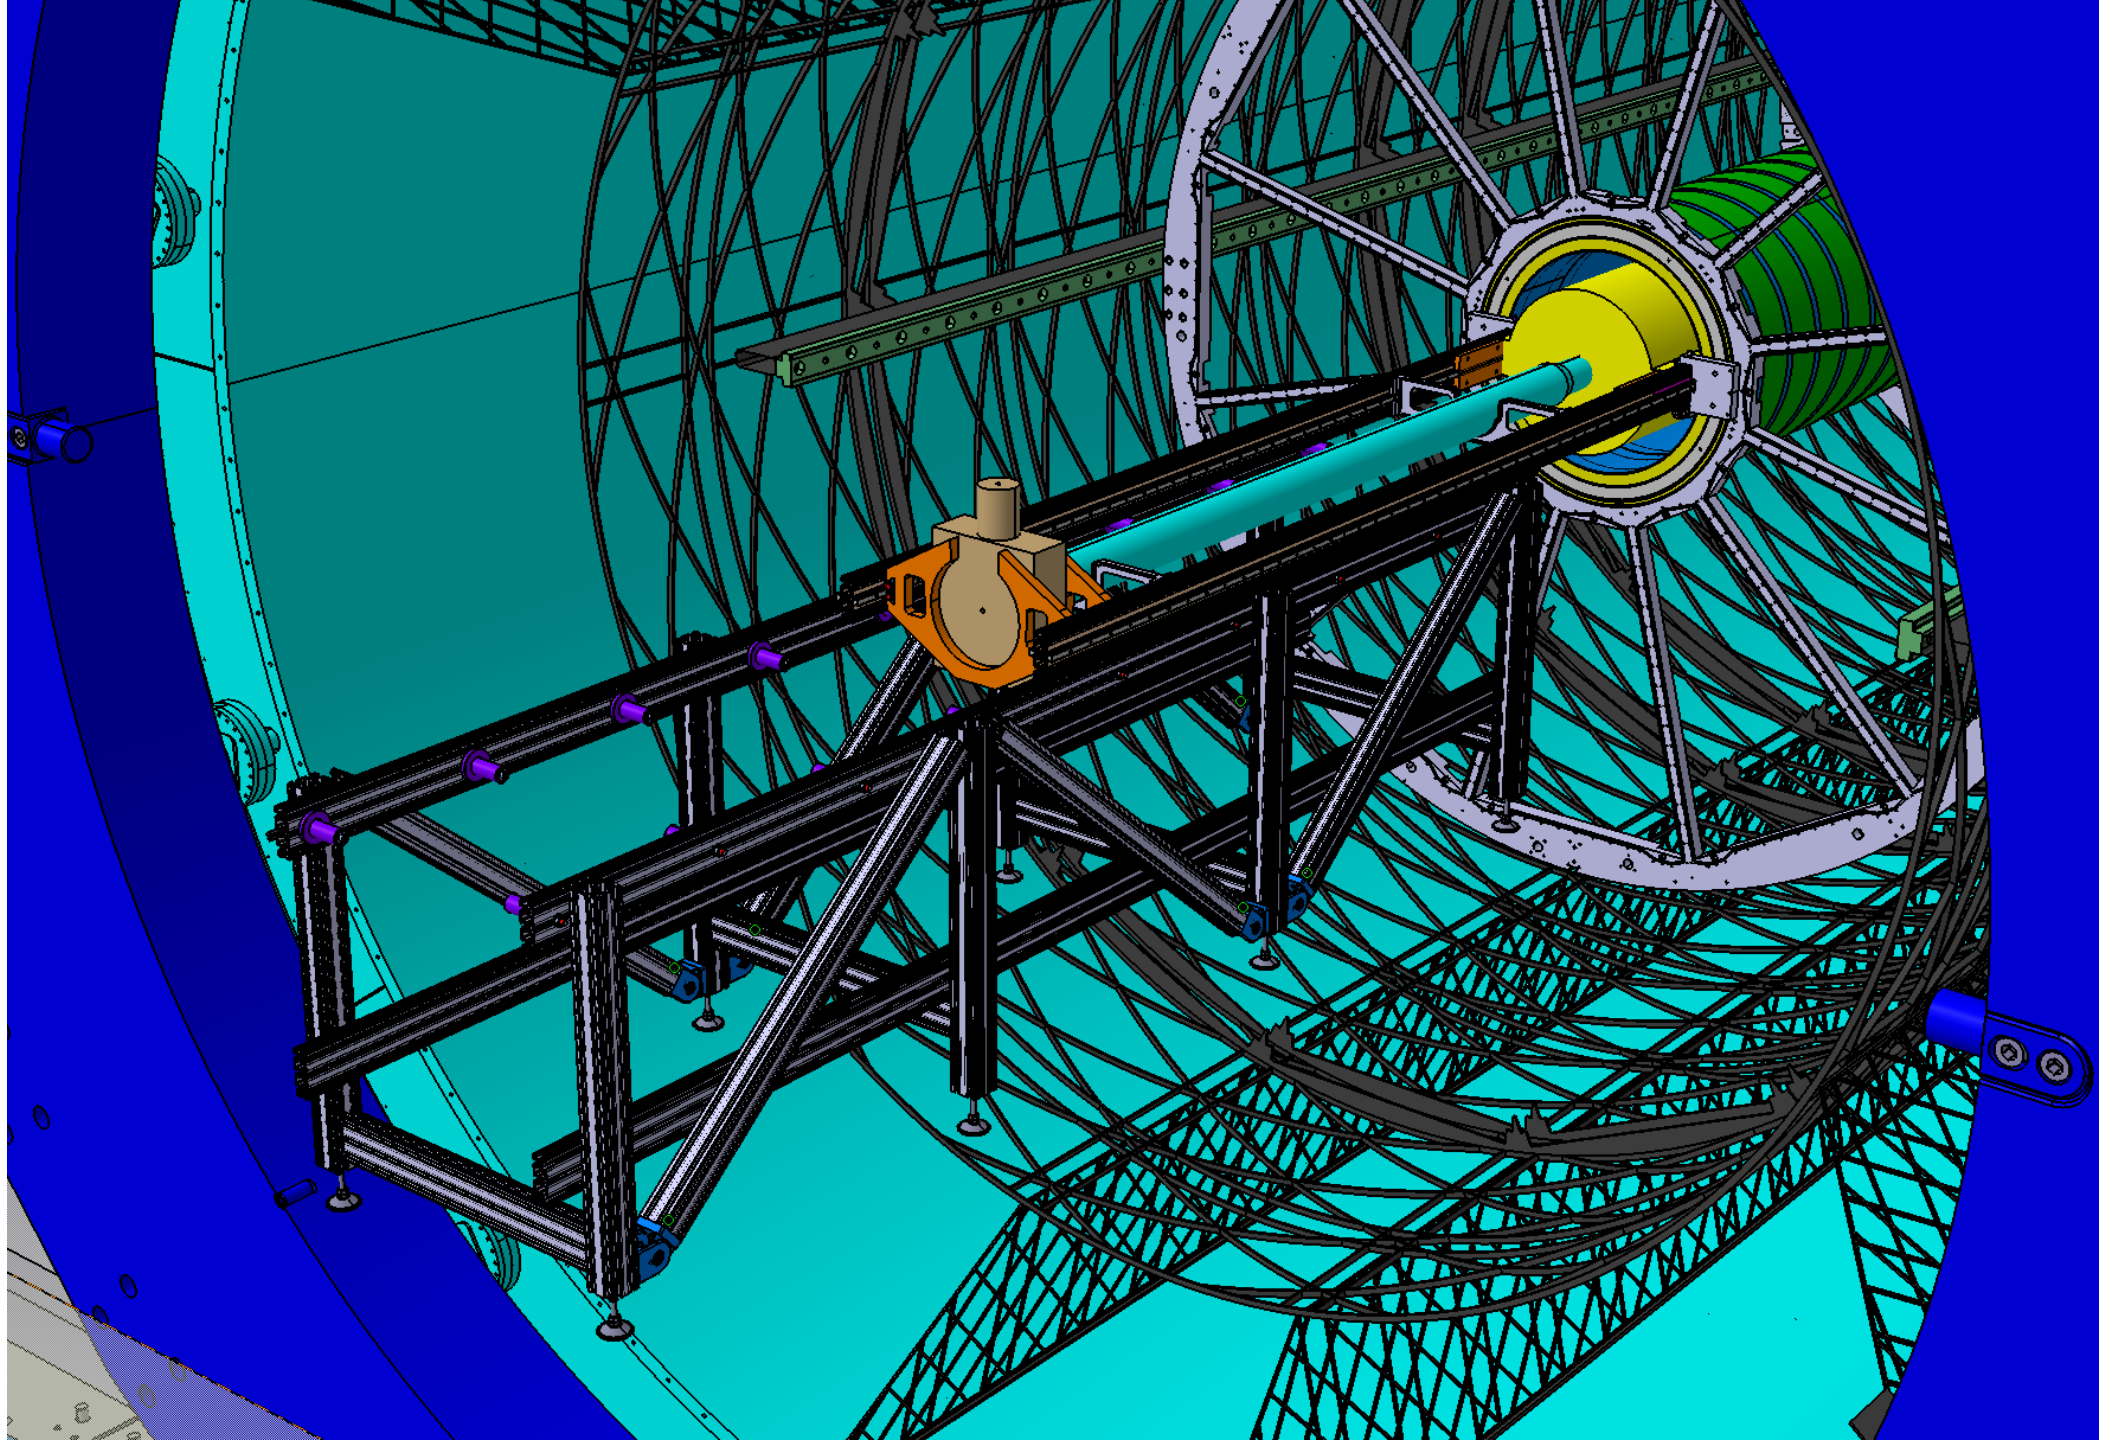

44-CE44 (All-metal Gate Valve)
44-CE44 (All-metal Gate Valve),2
5.1)

1.1.1)

t]

.1.1)

Тихомиров В._ 3D model FFD