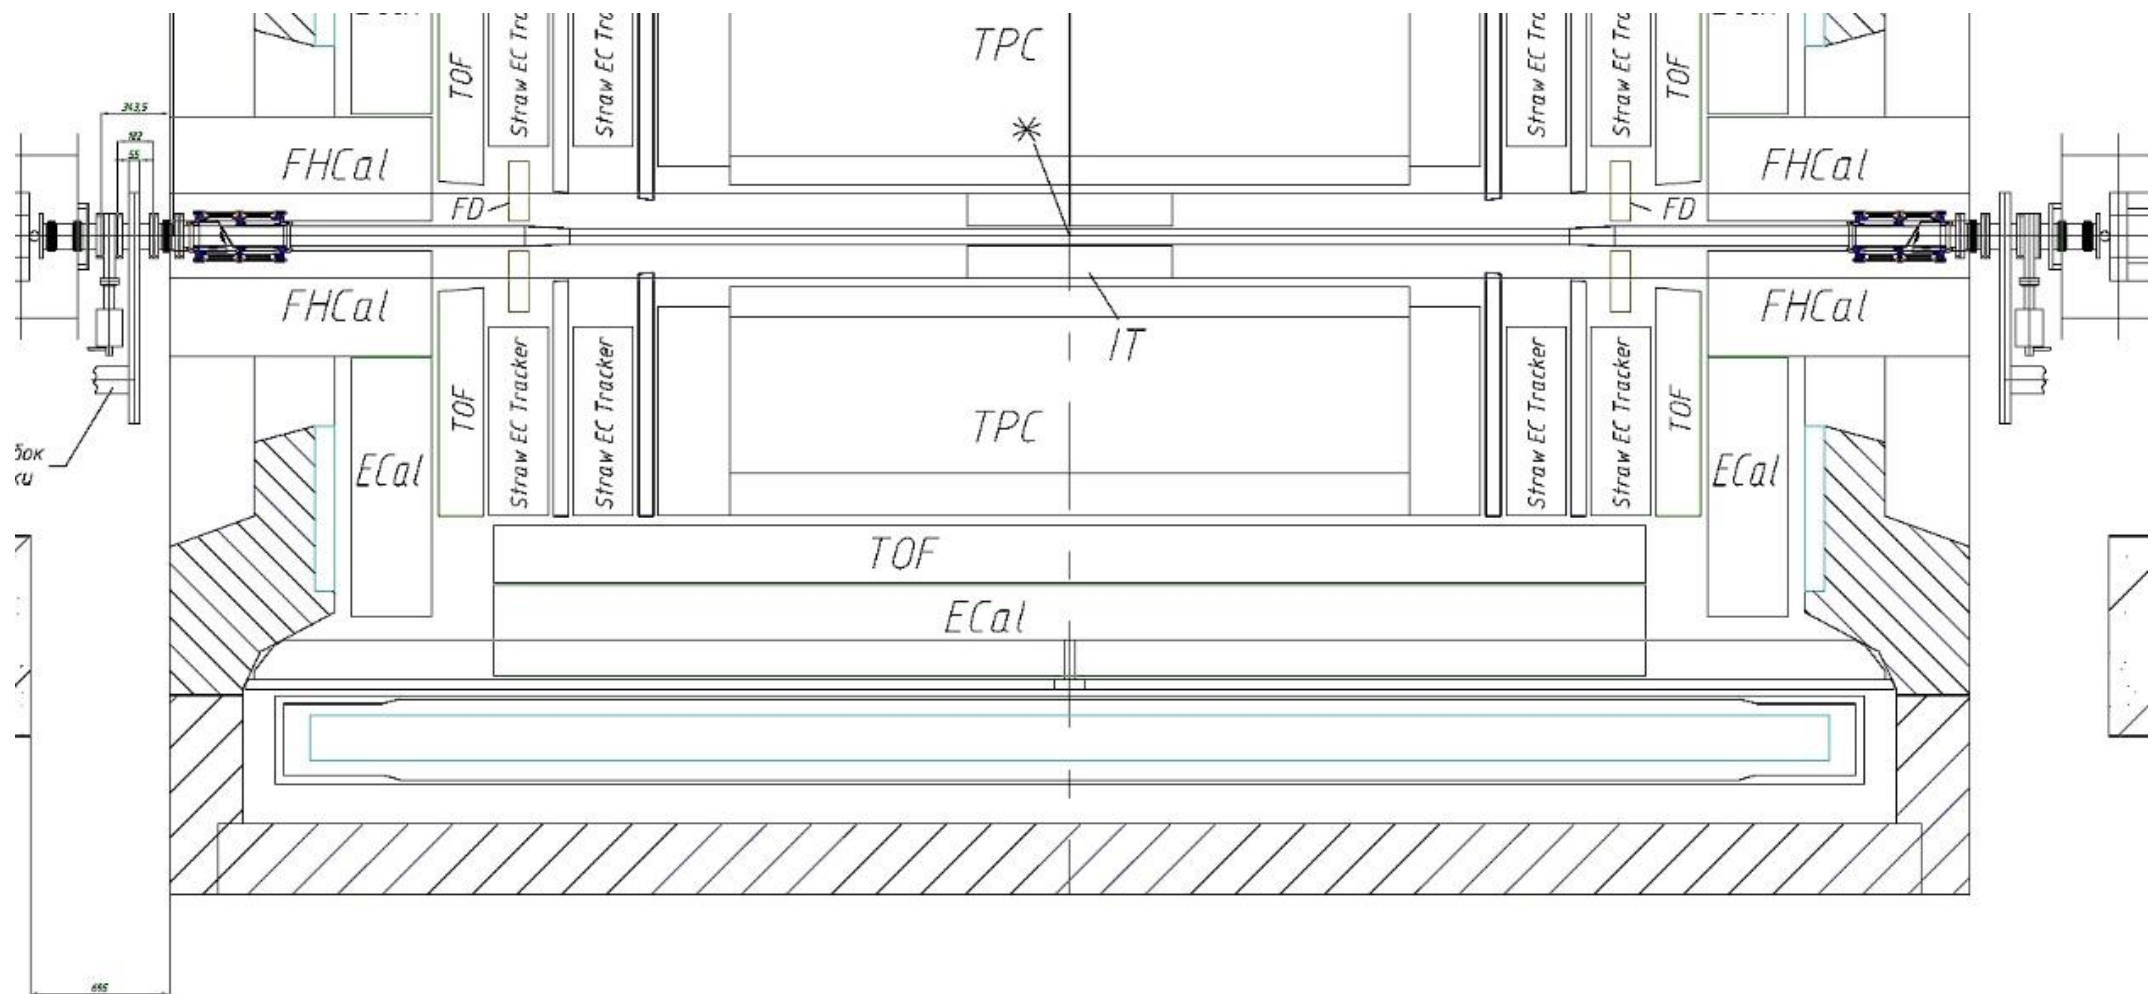

44-CE44 (All-metal Gate Valve)
44-CE44 (All-metal Gate Valve),2
5.1)

1.1.1)

t]

.1.1)

Тихомиров В._ 3D model FFD