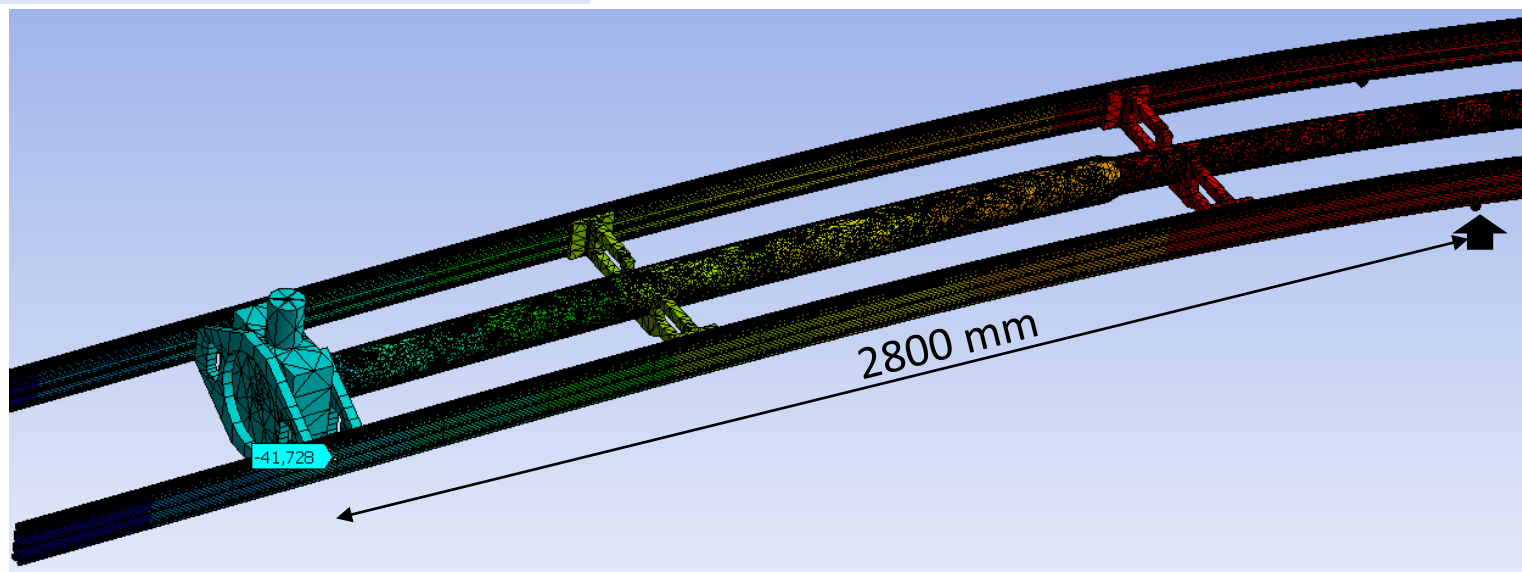

44-CE44 (All-metal Gate Valve)
44-CE44 (All-metal Gate Valve),2
5.1)

1.1.1)

t]

.1.1)

Тихомиров В._ 3D model FFD