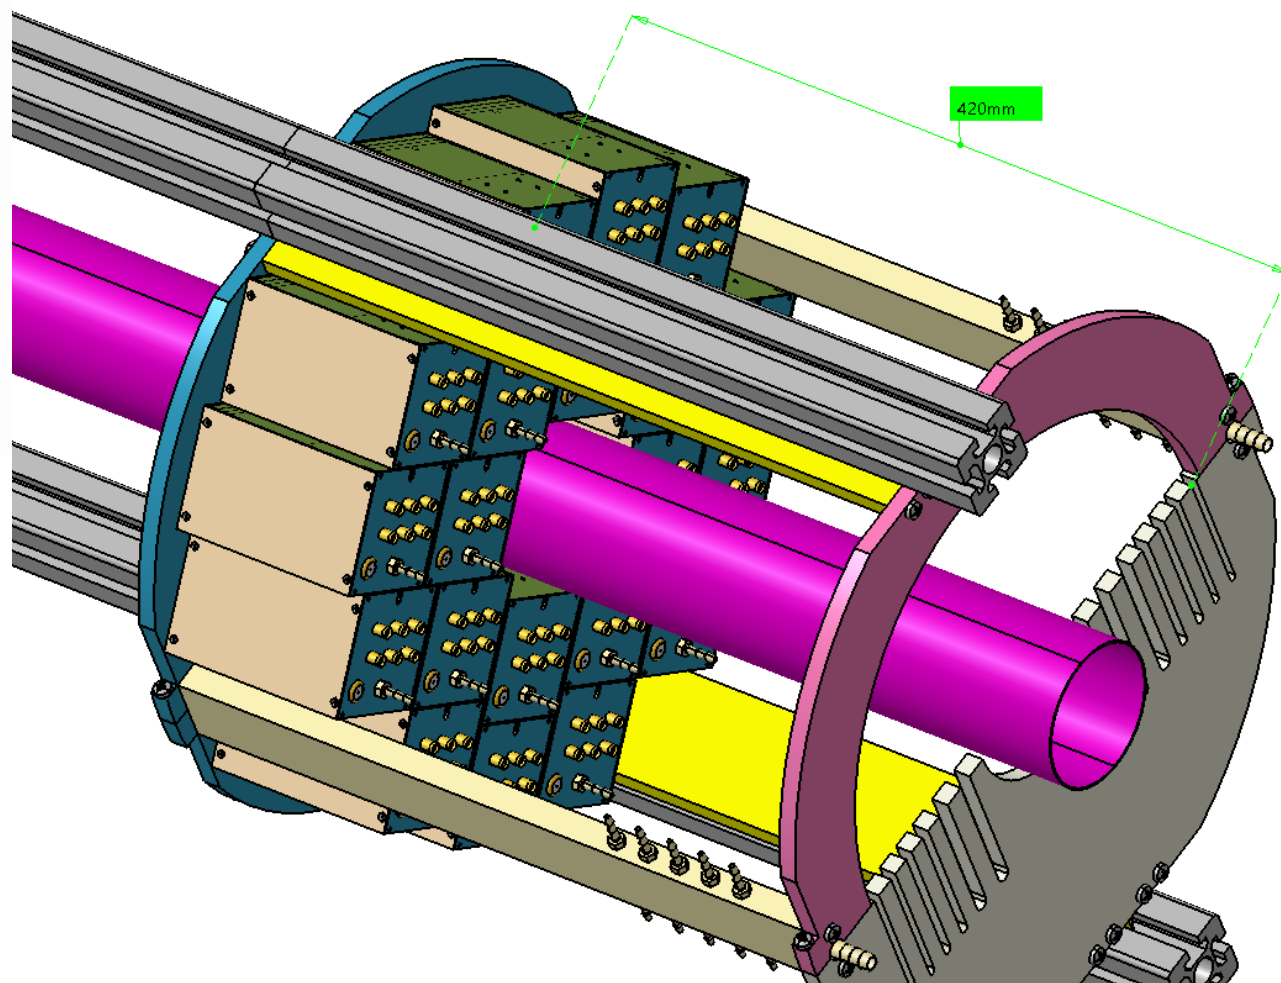

44-CE44 (All-metal Gate Valve)
44-CE44 (All-metal Gate Valve),2
5.1)

1.1.1)

t]

.1.1)

Тихомиров В._ 3D model FFD