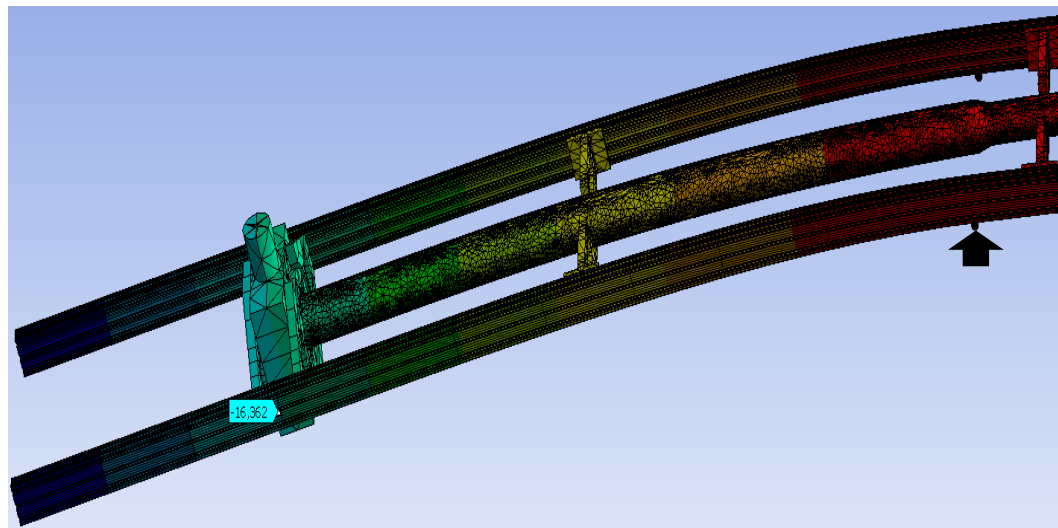

44-CE44 (All-metal Gate Valve)
44-CE44 (All-metal Gate Valve),2
5.1)

1.1.1)

t]

.1.1)

Тихомиров В._ 3D model FFD