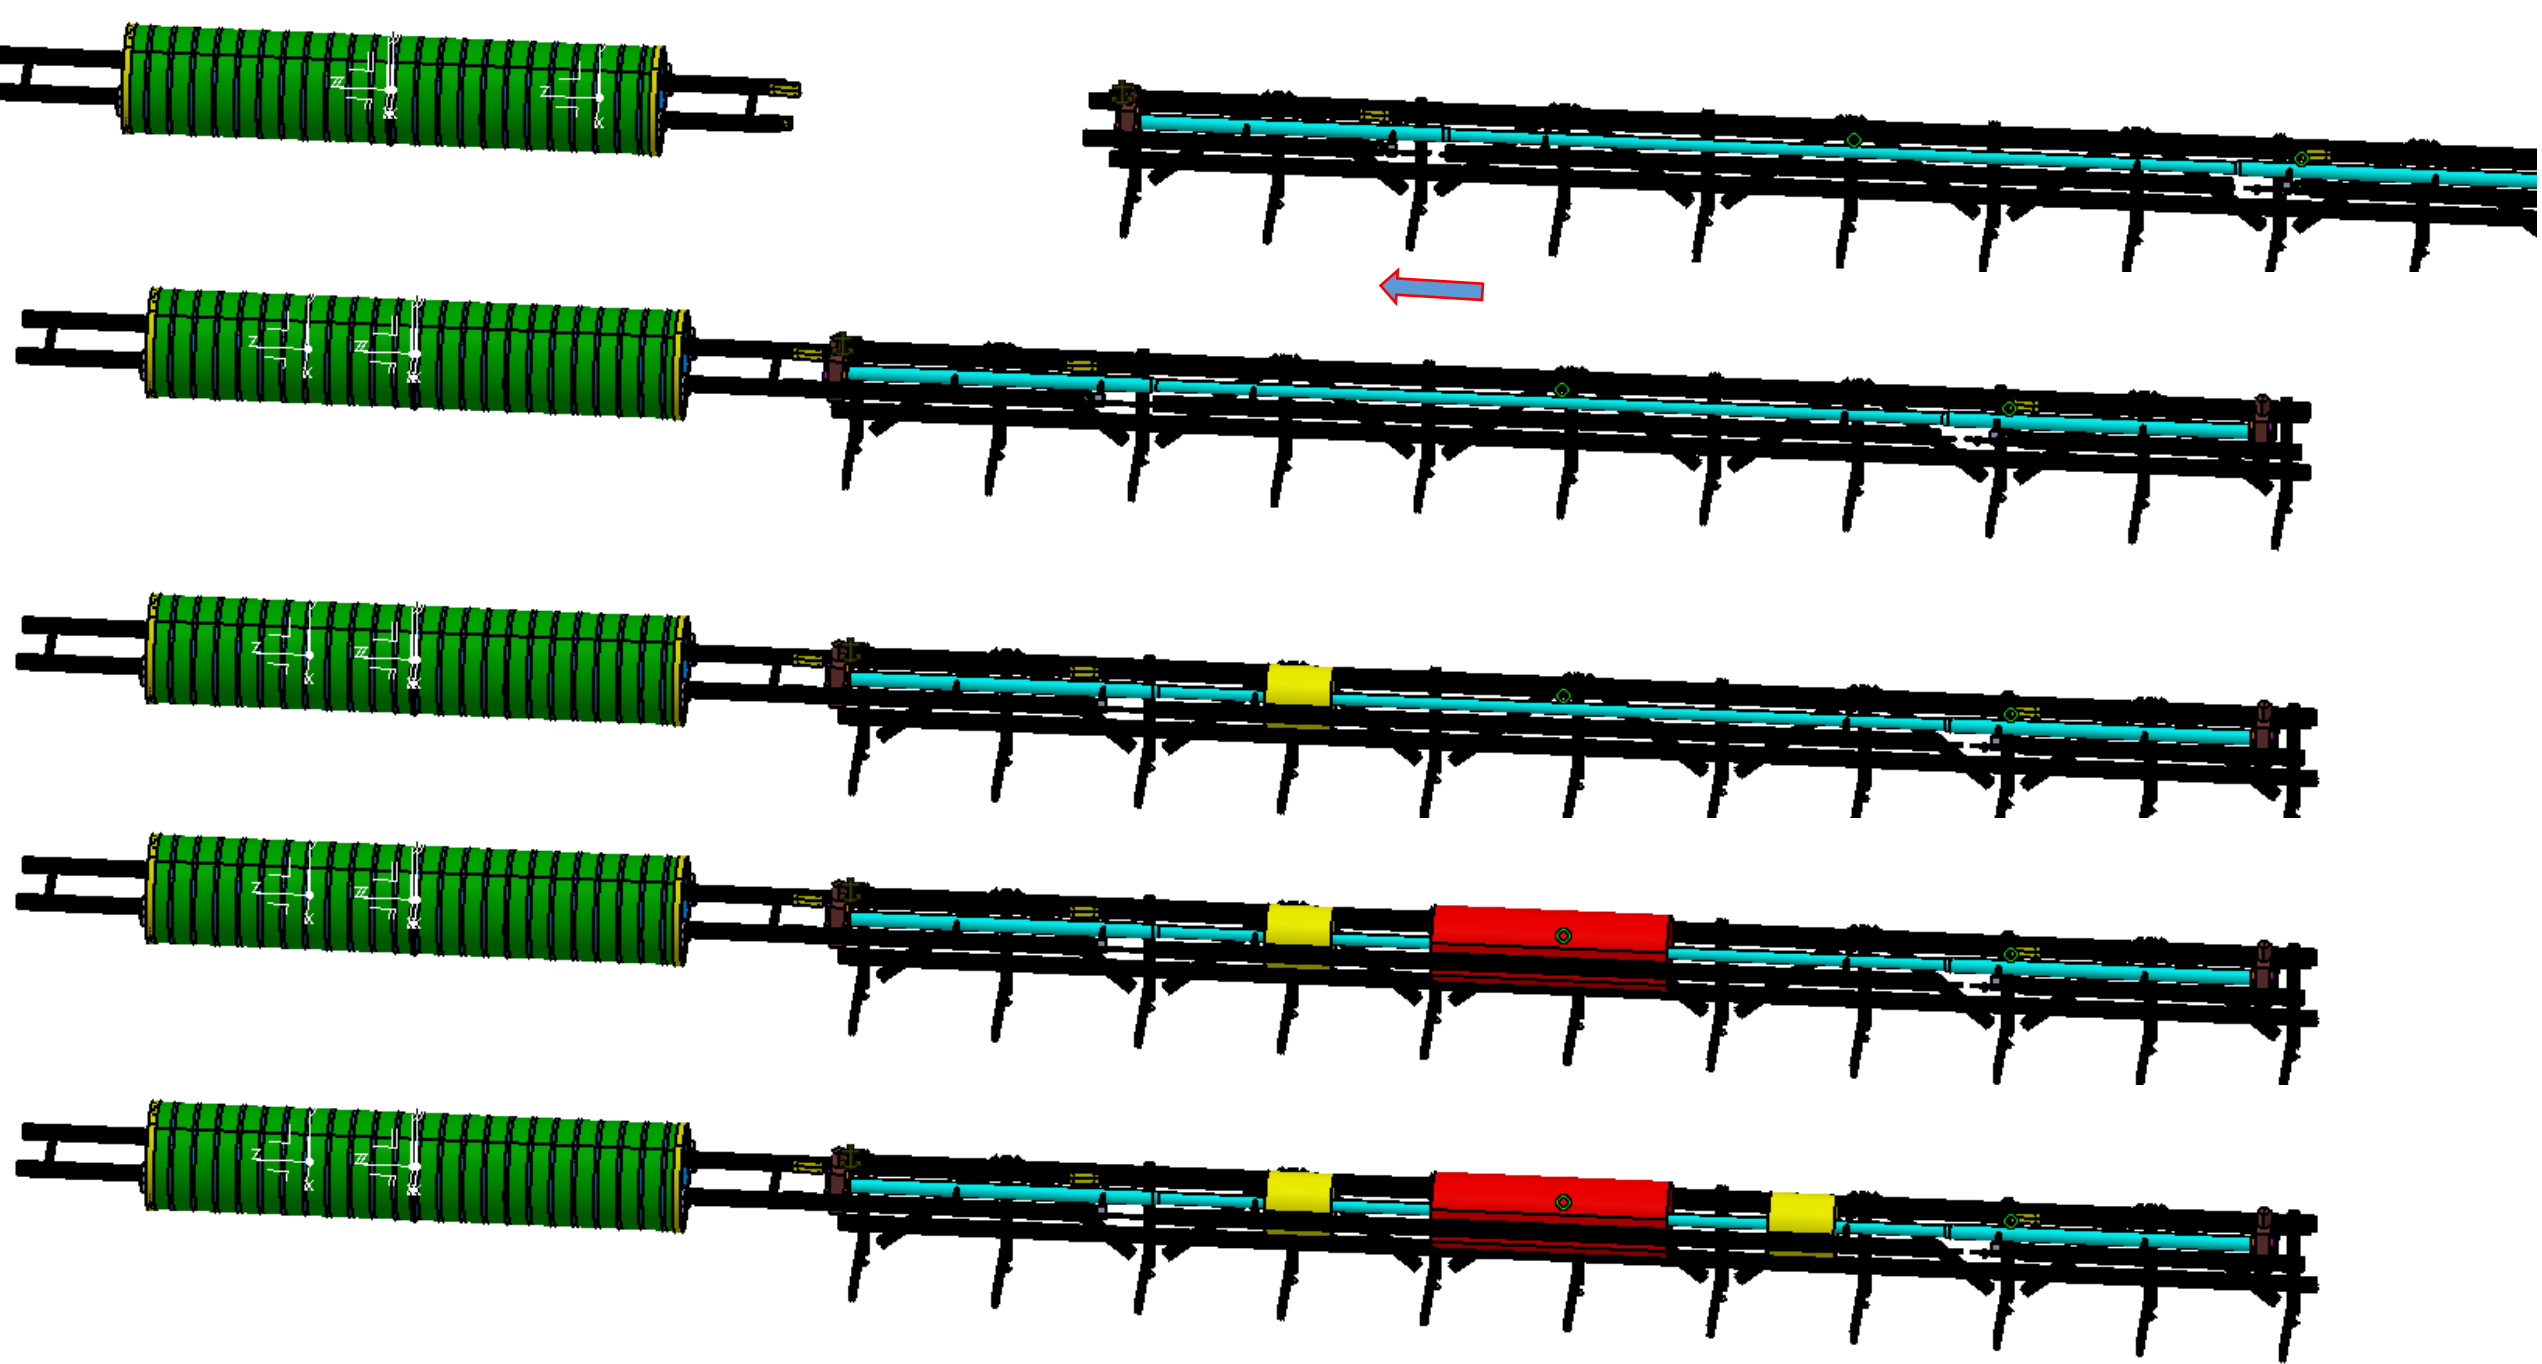

44-CE44 (All-metal Gate Valve)
44-CE44 (All-metal Gate Valve),2
5.1)

1.1.1)

t]

.1.1)

Тихомиров В._ 3D model FFD