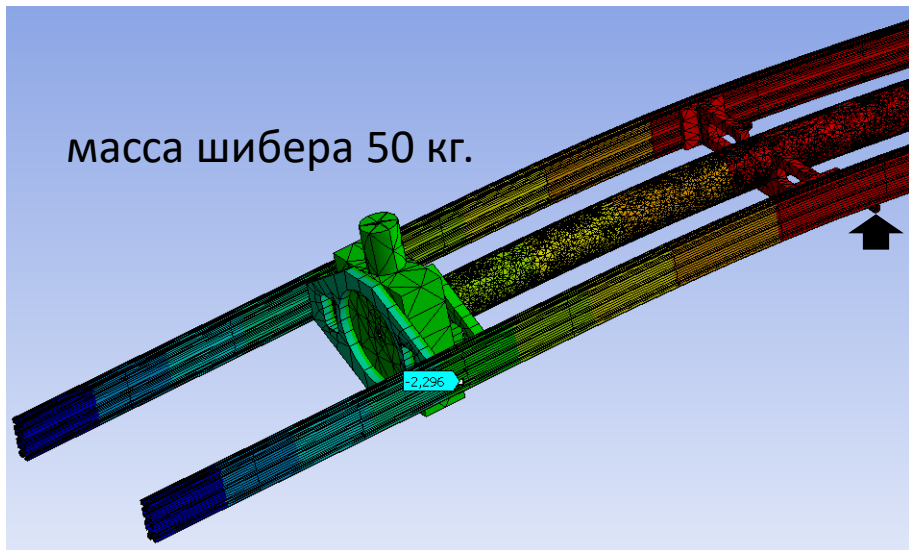

44-CE44 (All-metal Gate Valve)
44-CE44 (All-metal Gate Valve),2
5.1)

1.1.1)

t]

.1.1)

Тихомиров В._ 3D model FFD