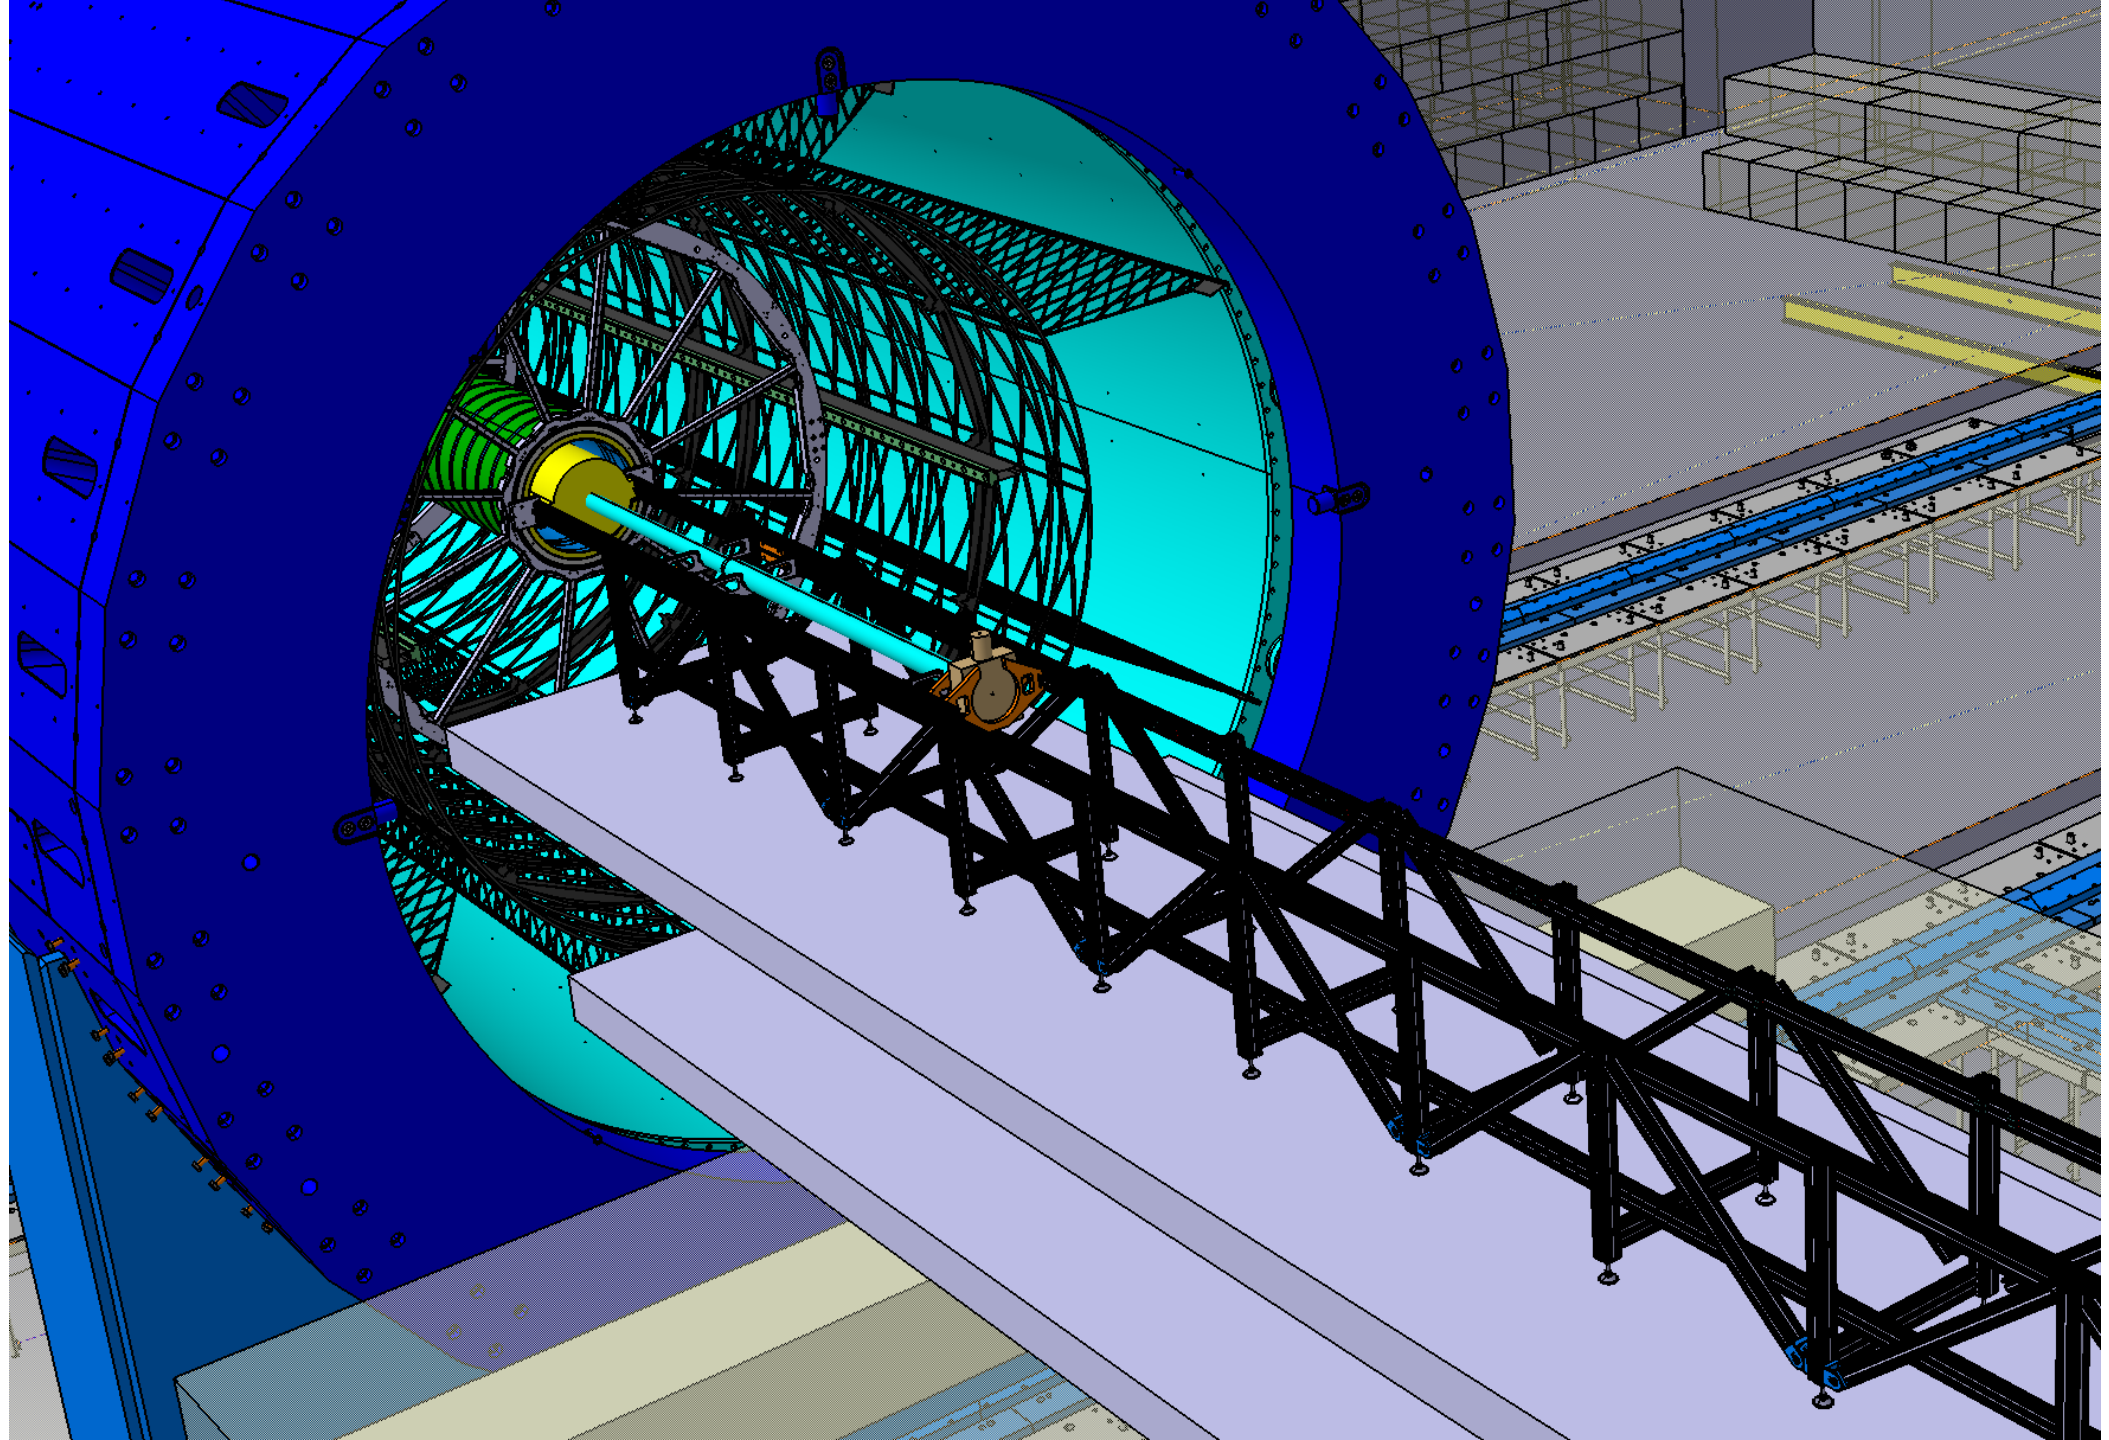

44-CE44 (All-metal Gate Valve)
44-CE44 (All-metal Gate Valve),2
5.1)

1.1.1)

t]

.1.1)

Тихомиров В._ 3D model FFD