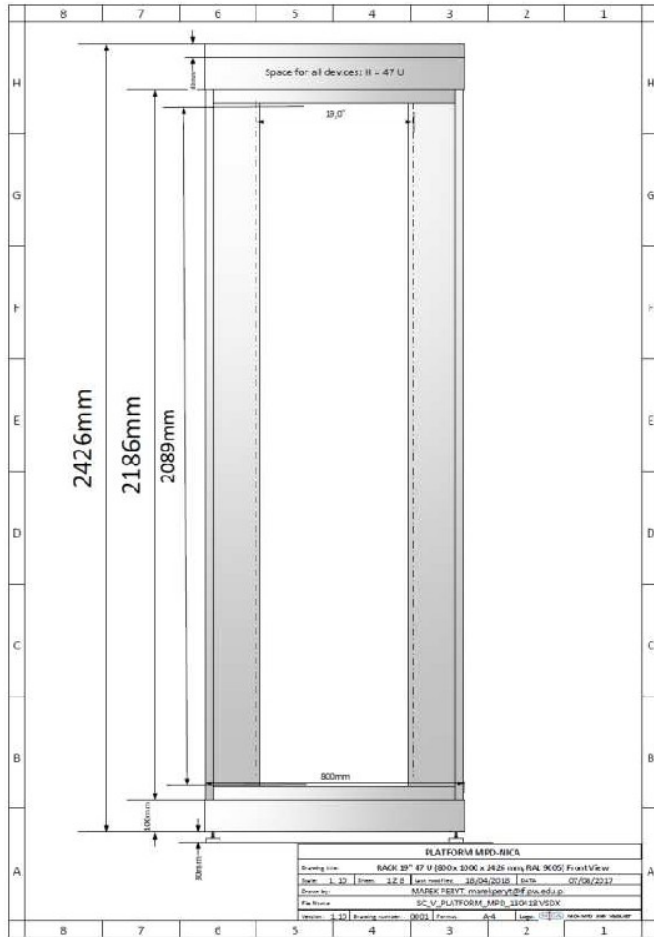

NICA SPD

SPD Side platform

MPD Rack cabinets (12.02.2019)

Figure 7; RACK 19" 47 U - Front View, 800 x 1000 x 2426, RAL 9005

Figure 8; RACK 19" 47 U, Visualization of Standard Equipment.

MPD Side platform technical floor (17.09.2019)

Scheme 1 - Side view
(4.0 rack cabinets on the Side platform)

Scheme 2 - Side view
(3.0 rack cabinets on the Side platform)

Scheme 3 - Side view
(3.2 rack cabinets on the Side platform)

Scheme 1, Scheme 2 - Top view

Scheme 3 - Top view