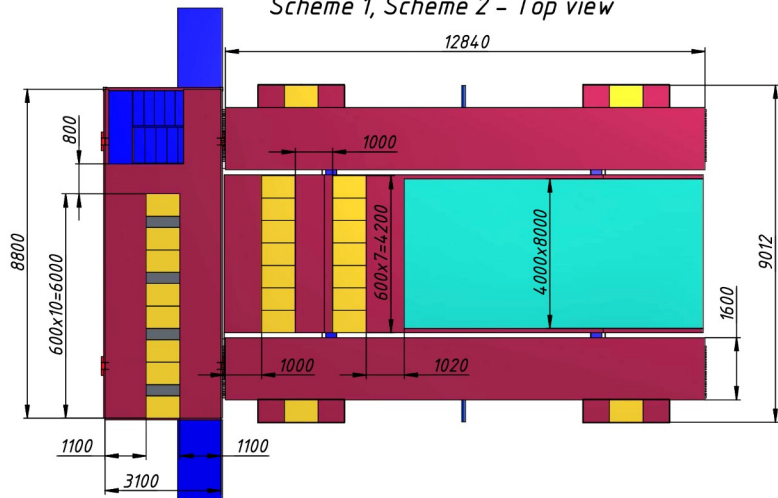

NICA SPD

SPD Side platform

MPD Rack cabinets (12.02.2019)

Figure 7; RACK 19" 47 U - Front View, 800 x 1000 x 2426, RAL 9005

Figure 8; RACK 19" 47 U, Visualization of Standard Equipment.

MPD Side platform technical floor (17.09.2019)

Scheme 1 - Side view
(4.0 rack cabinets on the Side platform)

Scheme 2 - Side view
(3.0 rack cabinets on the Side platform)

Scheme 3 - Side view
(3.2 rack cabinets on the Side platform)

Scheme 1, Scheme 2 - Top view

Scheme 3 - Top view