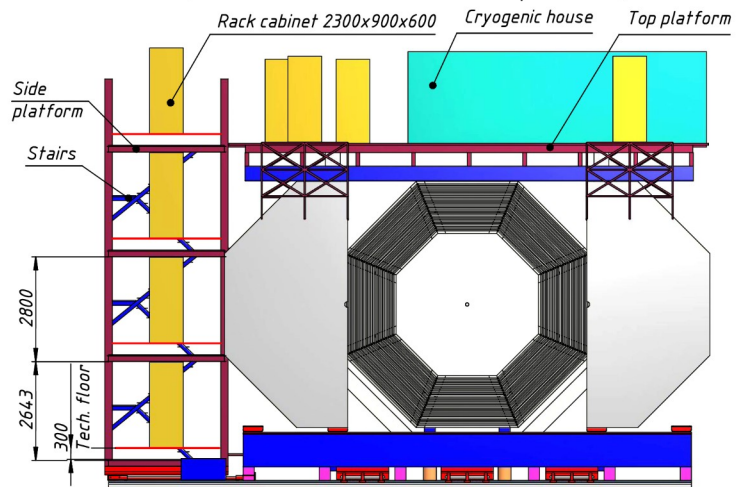

NICA SPD

SPD Side platform

MPD Rack cabinets (12.02.2019)

Figure 7; RACK 19" 47 U - Front View, 800 x 1000 x 2426, RAL 9005

Figure 8; RACK 19" 47 U, Visualization of Standard Equipment.

MPD Side platform technical floor (17.09.2019)

Scheme 1 - Side view
(4.0 rack cabinets on the Side platform)

Scheme 2 - Side view
(3.0 rack cabinets on the Side platform)

Scheme 3 - Side view
(3.2 rack cabinets on the Side platform)

Scheme 1, Scheme 2 - Top view

Scheme 3 - Top view