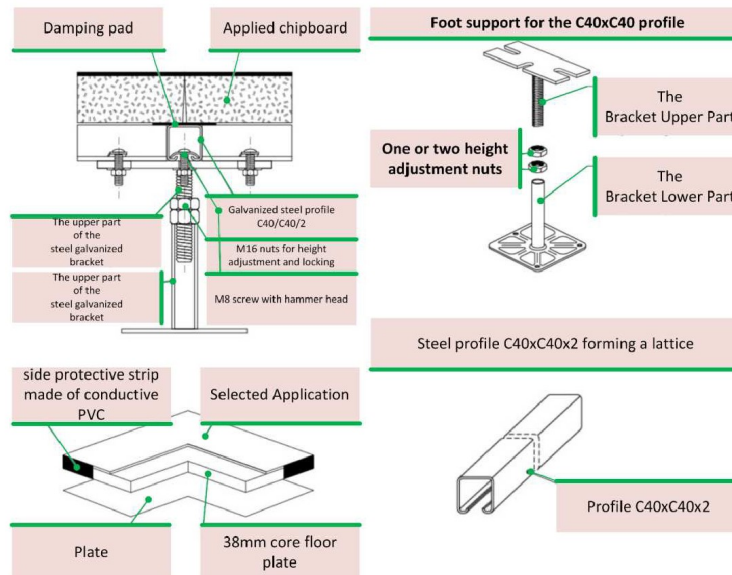

NICA SPD

SPD Side platform

MPD Rack cabinets (12.02.2019)

Figure 7; RACK 19" 47 U - Front View, 800 x 1000 x 2426, RAL 9005

Figure 8; RACK 19" 47 U, Visualization of Standard Equipment.

MPD Side platform technical floor (17.09.2019)

Scheme 1 - Side view
(4.0 rack cabinets on the Side platform)

Scheme 2 - Side view
(3.0 rack cabinets on the Side platform)

Scheme 3 - Side view
(3.2 rack cabinets on the Side platform)

Scheme 1, Scheme 2 - Top view

Scheme 3 - Top view