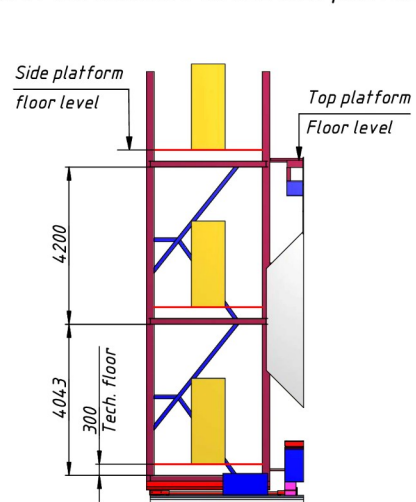

NICA SPD

SPD Side platform

MPD Rack cabinets (12.02.2019)

Figure 7; RACK 19" 47 U - Front View, 800 x 1000 x 2426, RAL 9005

Figure 8; RACK 19" 47 U, Visualization of Standard Equipment.

MPD Side platform technical floor (17.09.2019)

Scheme 1 - Side view
(4.0 rack cabinets on the Side platform)

Scheme 2 - Side view
(3.0 rack cabinets on the Side platform)

Scheme 3 - Side view
(3.2 rack cabinets on the Side platform)

Scheme 1, Scheme 2 - Top view

Scheme 3 - Top view