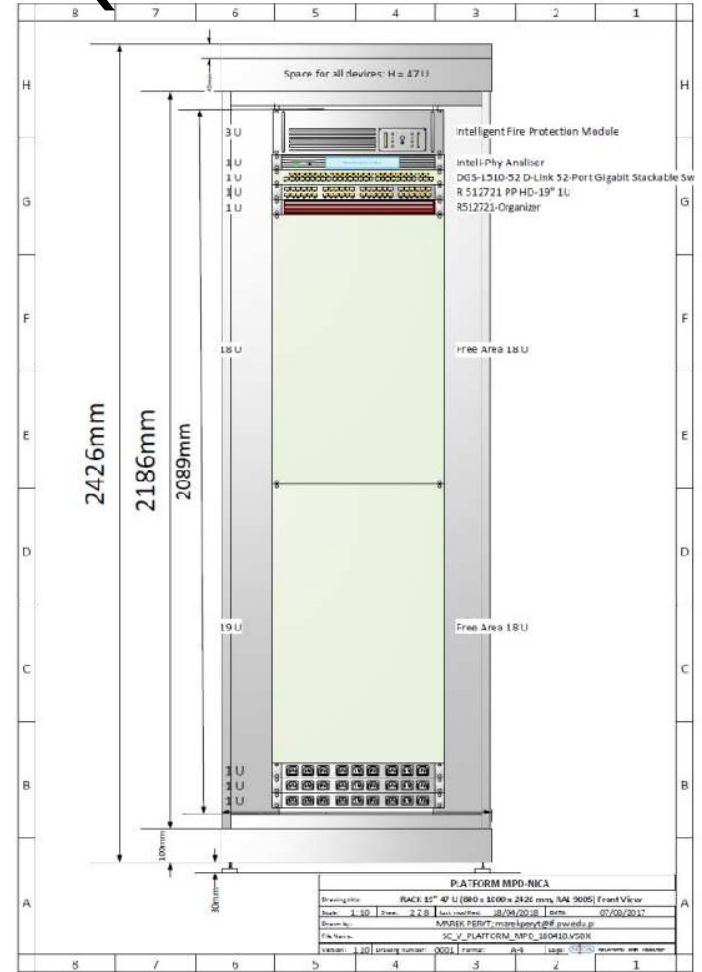

NICA SPD

SPD Side platform

MPD Rack cabinets (12.02.2019)

Figure 7; RACK 19" 47 U - Front View, 800 x 1000 x 2426, RAL 9005

Figure 8; RACK 19" 47 U, Visualization of Standard Equipment.

MPD Side platform technical floor (17.09.2019)

Scheme 1 - Side view
(4.0 rack cabinets on the Side platform)

Scheme 2 - Side view
(3.0 rack cabinets on the Side platform)

Scheme 3 - Side view
(3.2 rack cabinets on the Side platform)

Scheme 1, Scheme 2 - Top view

Scheme 3 - Top view