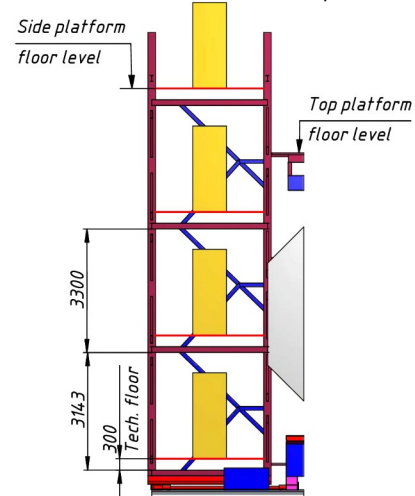

NICA SPD

SPD Side platform

MPD Rack cabinets (12.02.2019)

Figure 7; RACK 19" 47 U - Front View, 800 x 1000 x 2426, RAL 9005

Figure 8; RACK 19" 47 U, Visualization of Standard Equipment.

MPD Side platform technical floor (17.09.2019)

Scheme 1 - Side view
(4.0 rack cabinets on the Side platform)

Scheme 2 - Side view
(3.0 rack cabinets on the Side platform)

Scheme 3 - Side view
(3.2 rack cabinets on the Side platform)

Scheme 1, Scheme 2 - Top view

Scheme 3 - Top view