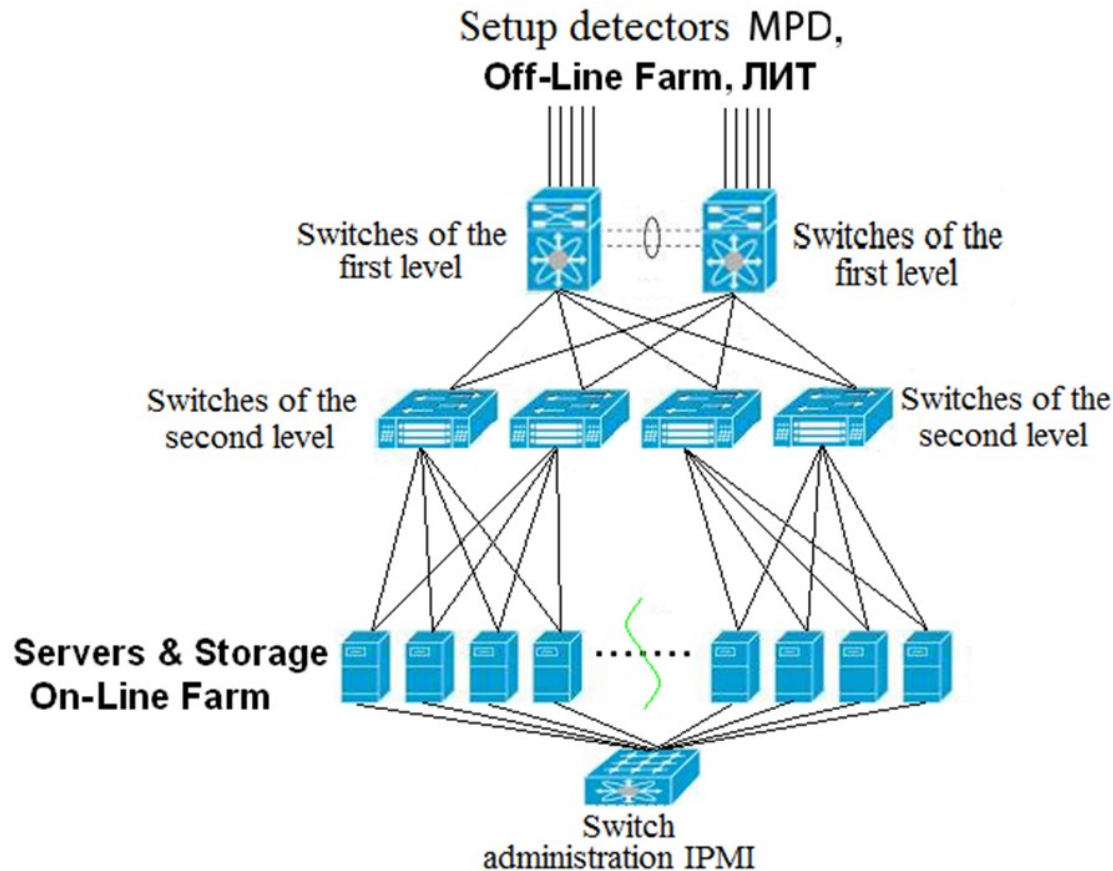

# Multisite cluster network ACI fabric

- **On-line ACI Site**
- **Off-line ACI Sites (LHEP, LIT, NICA center)**
- **Technological ACI sites (BM@N, MPD, SPD)**

# NICA Network: Links LHEP

<-> LIT

- Last edition of 2 new cable lines between LIT and LHEP sites for NICA complex. ~2.4Km

# Example communication LHEP and LIT sites of the NICA complex on two independent optical line

The core of the network system, switching will be performed on the Cisco Nexus 9504  
**4 x 100Gbps**

# Cluster network technologies

Example of structural diagram of computer NICA cluster based on **Spine & Leaf** topology