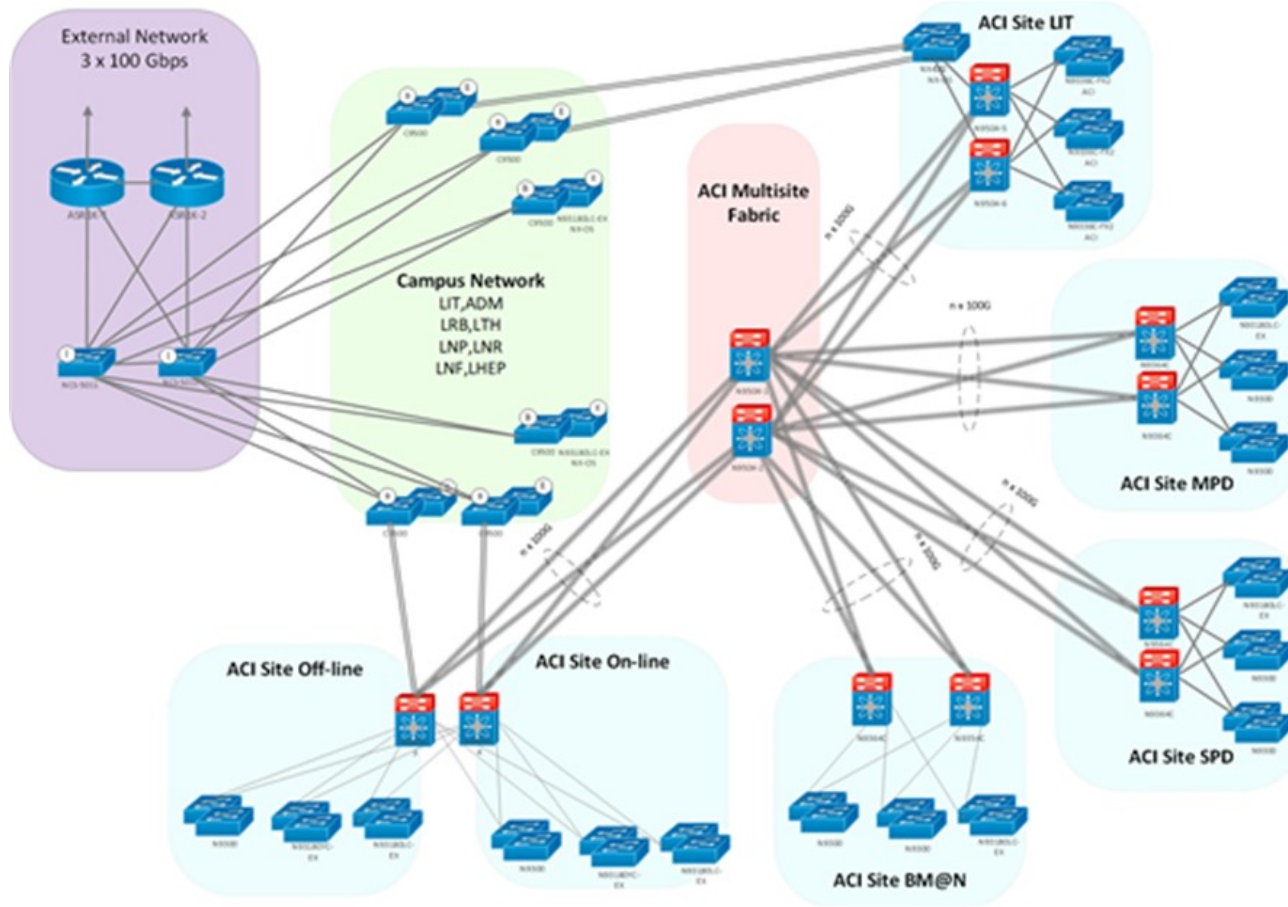

# Multisite cluster network ACI fabric

- **On-line ACI Site**
- **Off-line ACI Sites (LHEP, LIT, NICA center)**
- **Technological ACI sites (BM@N, MPD, SPD)**

# NICA Network: Links LHEP

<-> LIT

- Last edition of 2 new cable lines between LIT and LHEP sites for NICA complex. ~2.4Km

# Example communication LHEP and LIT sites of the NICA complex on two independent optical line

The core of the network system, switching will be performed on the Cisco Nexus 9504  
**4 x 100Gbps**

# Cluster network technologies

Example of structural diagram of computer NICA cluster based on **Spine & Leaf** topology