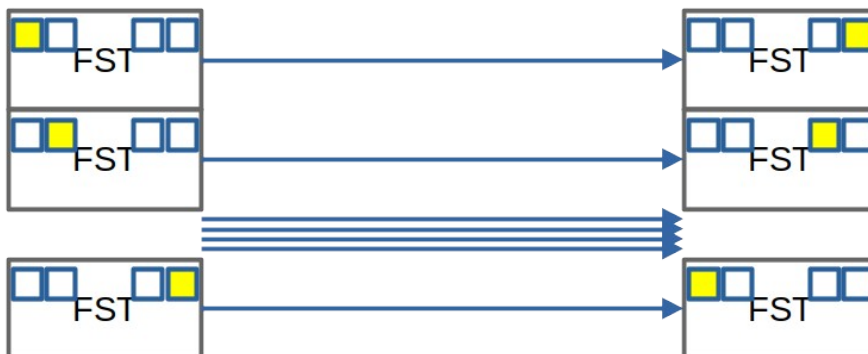

# Cluster network technologies

Example of structural diagram of computer NICA cluster based on **Spine & Leaf** topology

# Computing structure of distributed NICA Cluster

# Data Transfer Commands

`xrdcp --parallel 4 root://eos.jinr.ru/eos/... file:///lustre/...`

Горизонтальный  
RAID

Вертикальный  
RAID

**Disk speed:**

HDD~300MB/s

SSD~600MB/s

NVME>3GB/s