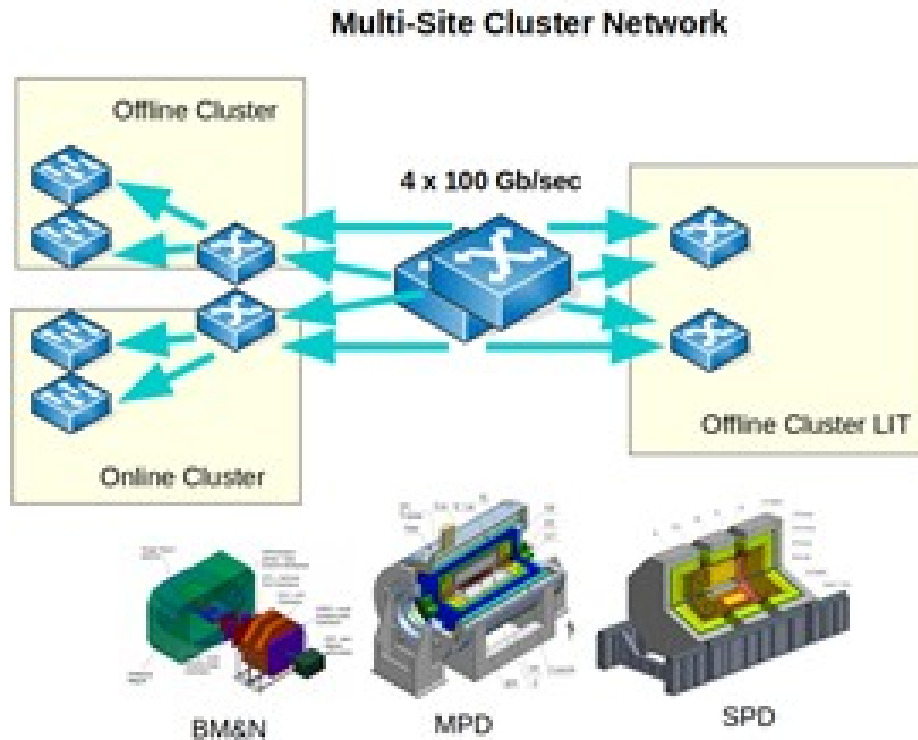

# Multisite cluster network ACI fabric

- **On-line ACI Site**
- **Off-line ACI Sites (LHEP, LIT, NICA center)**
- **Technological ACI sites (BM@N, MPD, SPD)**

# NICA Network: Links LHEP

<-> LIT

- Last edition of 2 new cable lines between LIT and LHEP sites for NICA complex. ~2.4Km

# Example communication LHEP and LIT sites of the NICA complex on two independent optical line

The core of the network system, switching will be performed on the Cisco Nexus 9504  
**4 x 100Gbps**

# Cluster network technologies

Example of structural diagram of computer NICA cluster based on **Spine & Leaf** topology