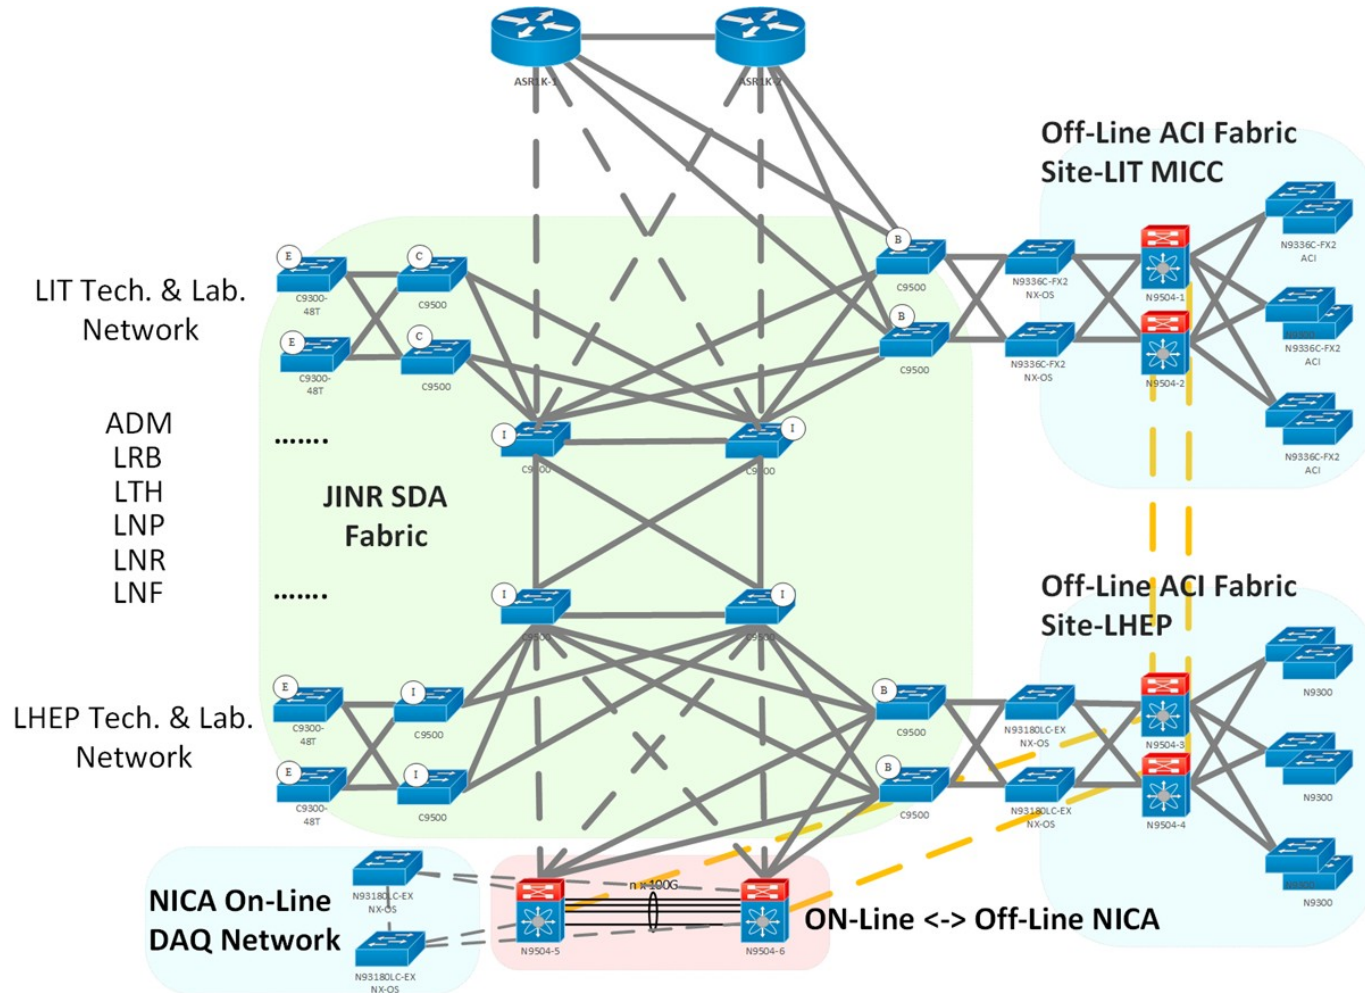

# Multisite cluster network ACI fabric

- **On-line ACI Site**
- **Off-line ACI Sites (LHEP, LIT, NICA center)**
- **Technological ACI sites (BM@N, MPD, SPD)**

# NICA Network: Links LHEP

<-> LIT

- Last edition of 2 new cable lines between LIT and LHEP sites for NICA complex. ~2.4Km

# Example communication LHEP and LIT sites of the NICA complex on two independent optical line

The core of the network system, switching will be performed on the Cisco Nexus 9504  
**4 x 100Gbps**

# Cluster network technologies

Example of structural diagram of computer NICA cluster based on **Spine & Leaf** topology