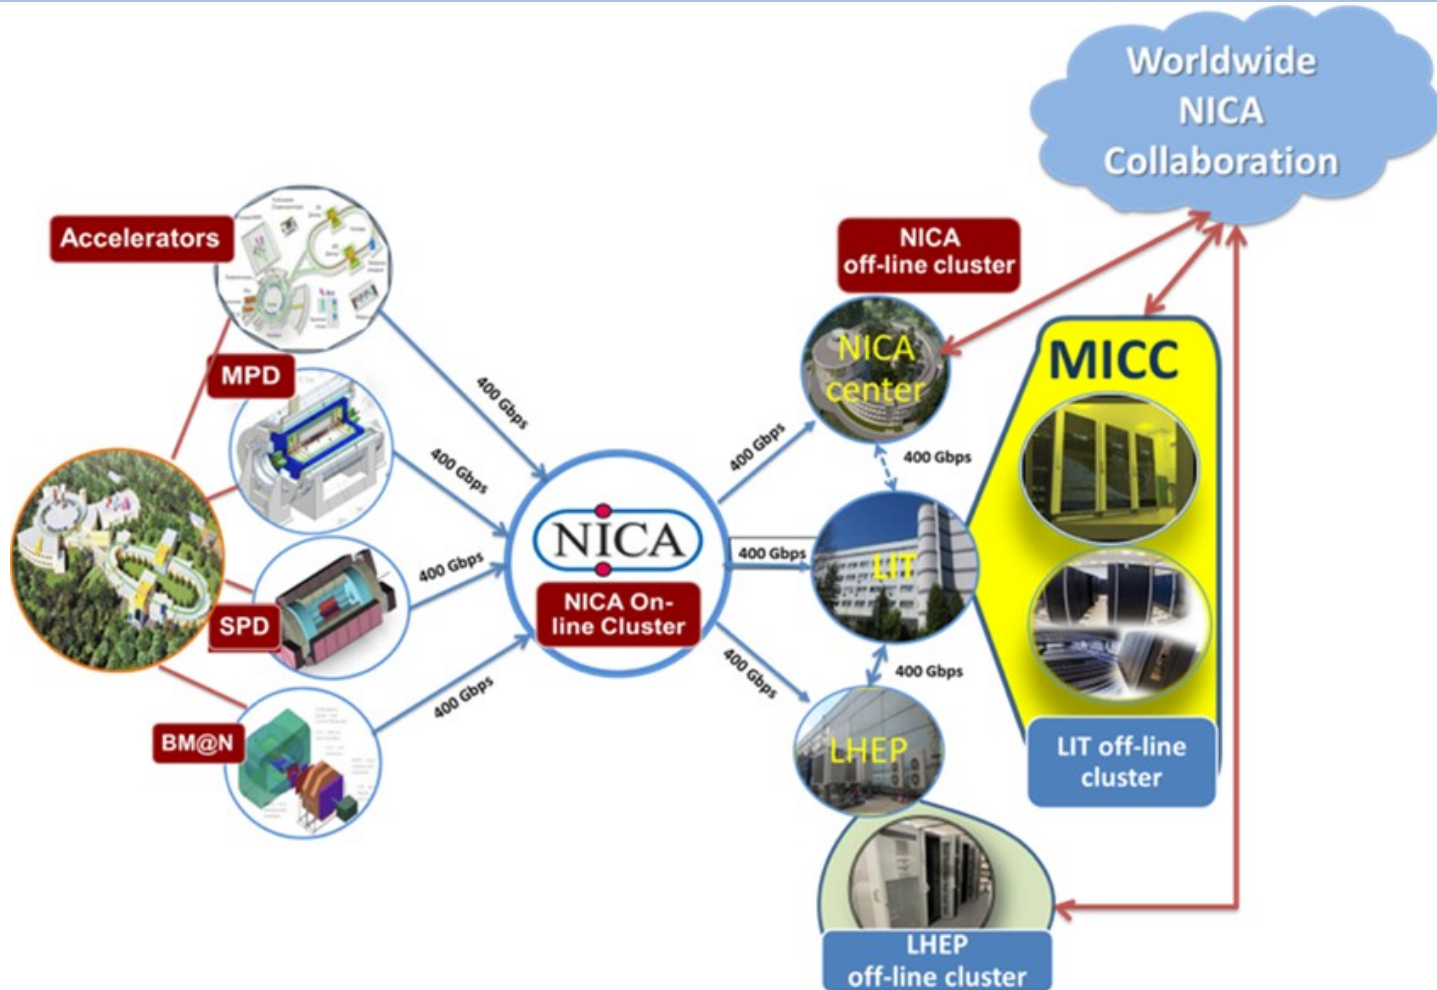

# NICA Network: Links LHEP

<-> LIT

- Last edition of 2 new cable lines between LIT and LHEP sites for NICA complex. ~2.4Km

# Example communication LHEP and LIT sites of the NICA complex on two independent optical line

The core of the network system, switching will be performed on the Cisco Nexus 9504  
**4 x 100Gbps**

# Cluster network technologies

Example of structural diagram of computer NICA cluster based on **Spine & Leaf** topology

# Computing structure of distributed NICA Cluster