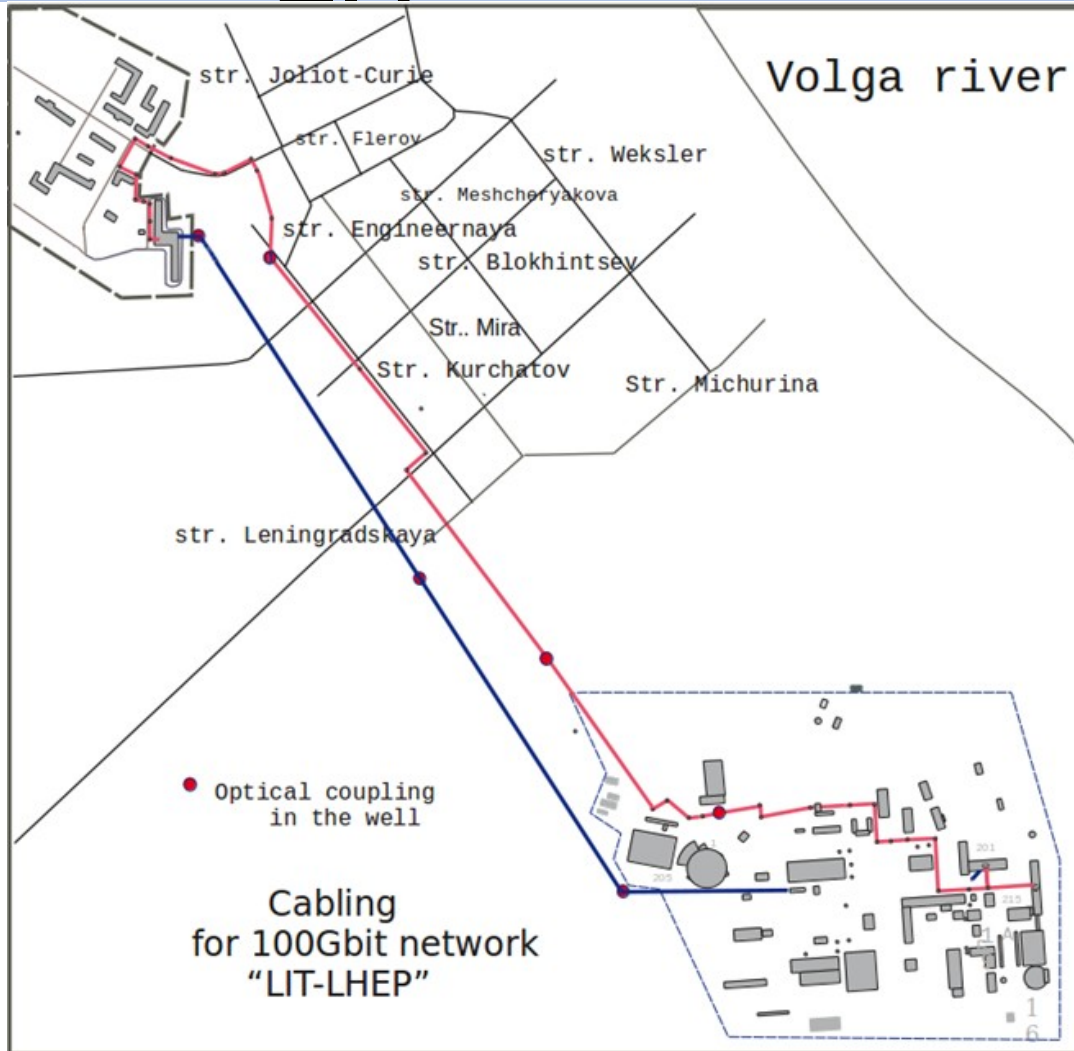

# JINR Campus & Technical network

# Multisite cluster network ACI fabric

- **On-line ACI Site**
- **Off-line ACI Sites (LHEP, LIT, NICA center)**
- **Technological ACI sites (BM@N, MPD, SPD)**

# NICA Network: Links LHEP

<-> LIT

- Last edition of 2 new cable lines between LIT and LHEP sites for NICA complex. ~2.4Km