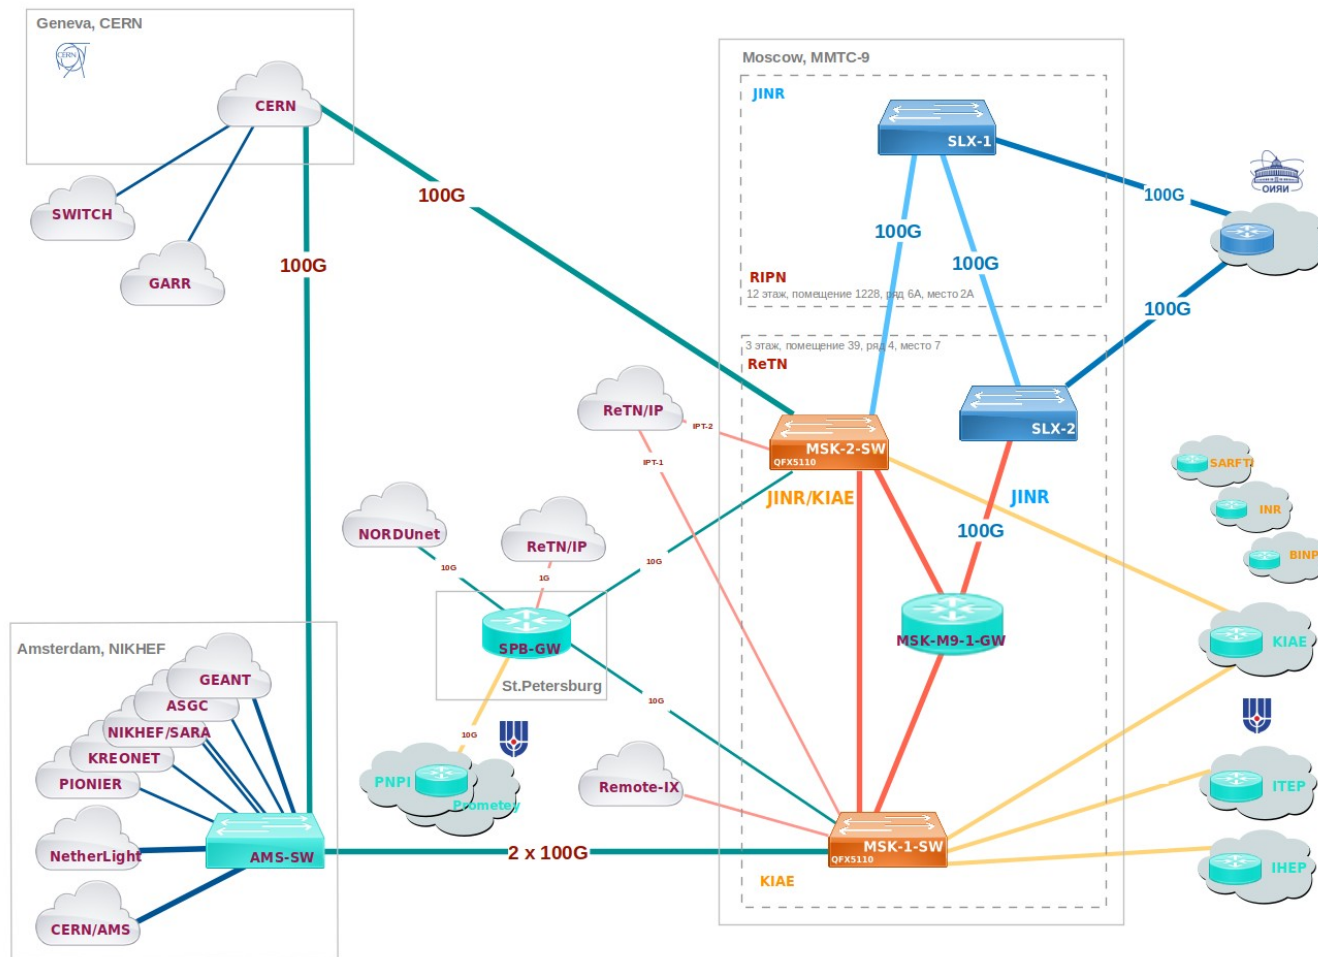

JINR External Network