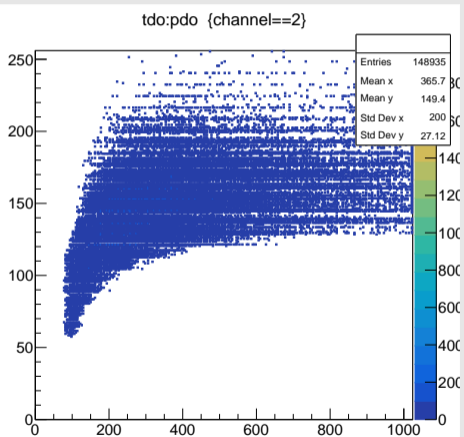

TB status, [2023-08-04 Fr]

Straw TB team

August 4, 2023

TDO vs PDO, 1mV/fC

July 2023 TB

April 2022 TB

Calibration: different signals, ToT mode