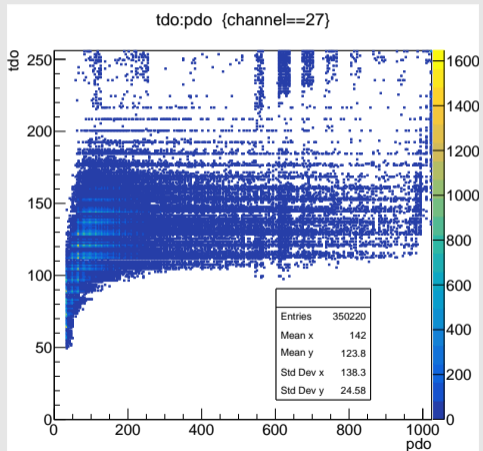

TB status, [2023-08-04 Fr]

Straw TB team

August 4, 2023

TDO vs PDO, 1mV/fC

July 2023 TB

April 2022 TB

Calibration: different signals, ToT mode