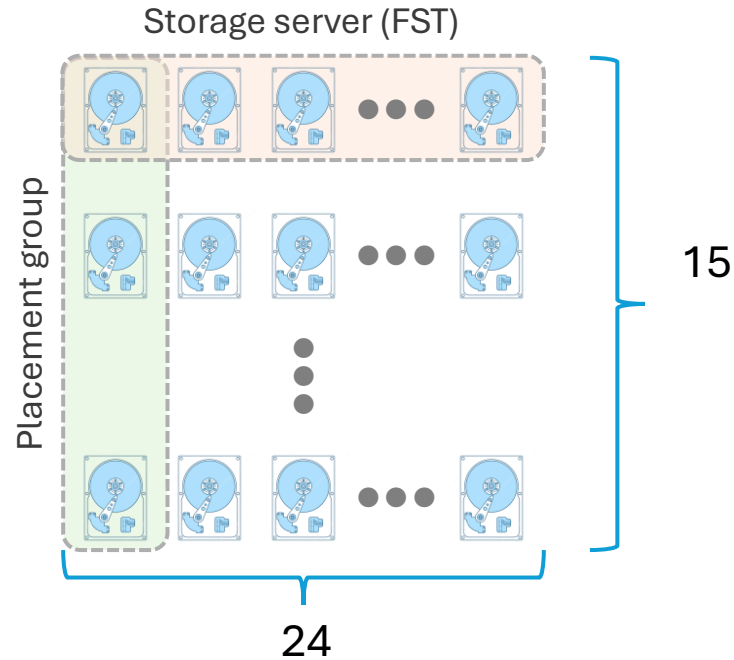

# Hardware

- 18 servers
  - 3 head (metadata) nodes with quad 1.5TB NVMe drives
  - 15 disk nodes with 24 SAS drives of 20TB
- 7.2 PB raw capacity
- 100Gbps network interfaces
- 512 GB RAM per server
- 64/48-core Intel Xeon CPUs

# EOS deployment

- 7.2 PB of raw disk storage
- 24 placement groups
- 15 stripes per group
- 11+4 QRAIN layout (27% overhead)
- 5.3 PB of usable space

- HA MGM/QuarkDB on 3 nodes
- 1.5 TB of namespace
- Floating IP alias follows master