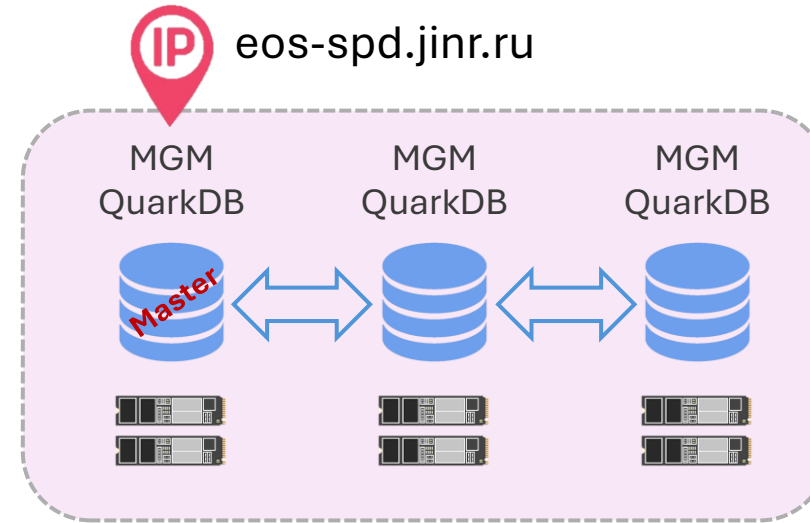

# Background

- There were some technical and operational issues with central EOS instance *eos.jinr.ru* at the end of 2024
  - Caused an exodus to dCache instance to save data and performance
  - After discussion with the MLIT Director it was decided to deploy a dedicated storage for SPD at MLIT
  - Equipment was secured around mid-February 2025

# Hardware

- 18 servers
  - 3 head (metadata) nodes with quad 1.5TB NVMe drives
  - 15 disk nodes with 24 SAS drives of 20TB
- 7.2 PB raw capacity
- 100Gbps network interfaces
- 512 GB RAM per server
- 64/48-core Intel Xeon CPUs

# EOS deployment

- 7.2 PB of raw disk storage
- 24 placement groups
- 15 stripes per group
- 11+4 QRAIN layout (27% overhead)
- 5.3 PB of usable space

- HA MGM/QuarkDB on 3 nodes
- 1.5 TB of namespace
- Floating IP alias follows master