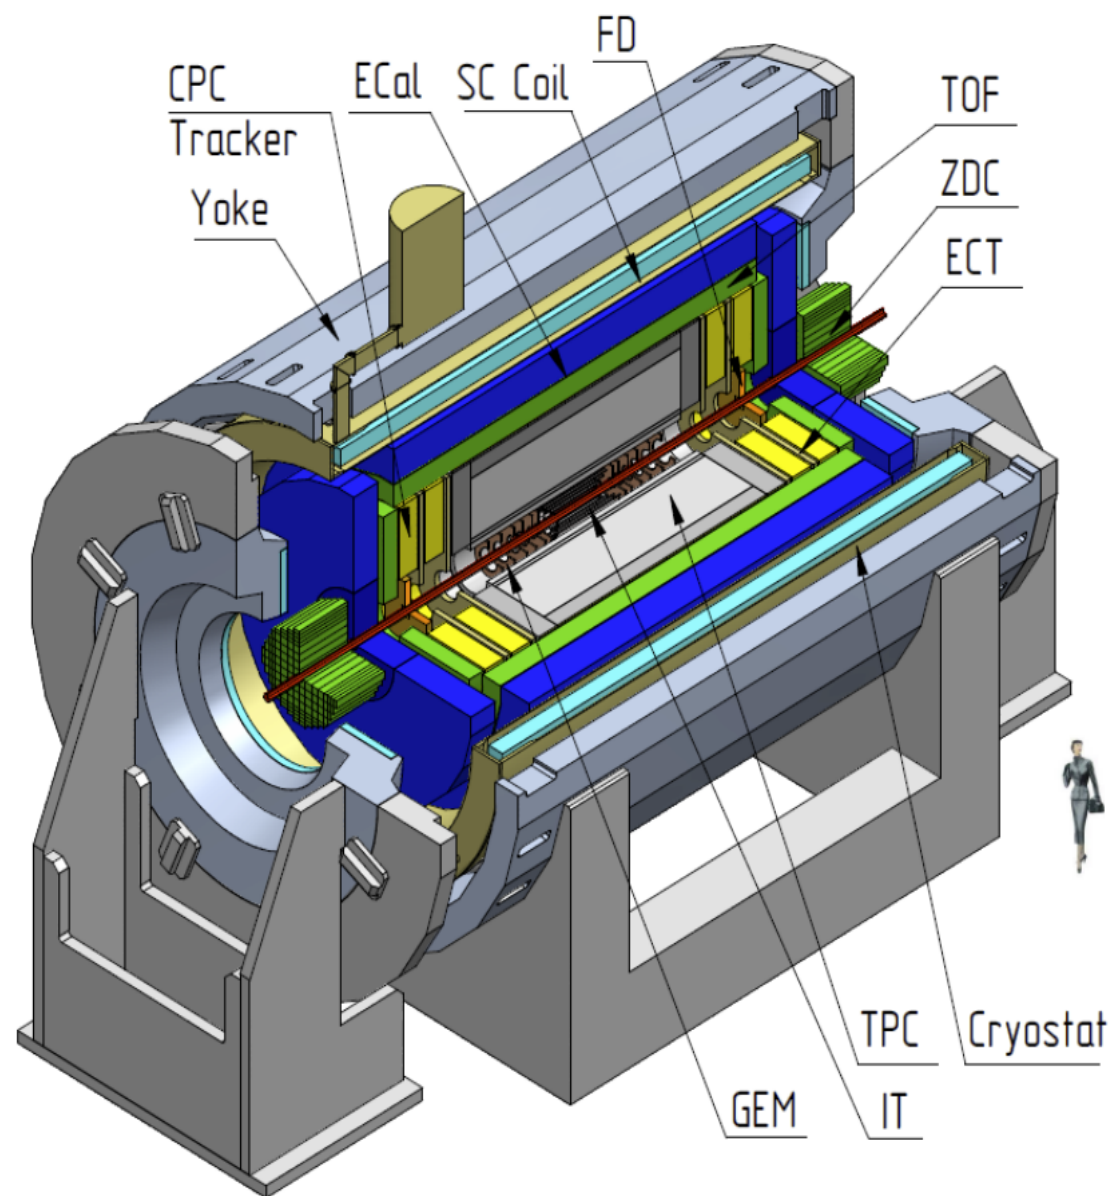

TOF & FFD

Total

Signal cables	588
Optic links	28
Switch links	28

TPC & ECAL

96 QSFP optic data links to Data Center

48 optic links (WR, trigger)

24 ethernet copper cable for SC

1296 optic links (data, trigger, synchronization)

FHCAL

24 optic links (data, trigger, synchronization)

MPD Modular Data Center

192 Optic fibers (CRU to FLP)

192 Optic fibers (All subdetectors to DAQ)