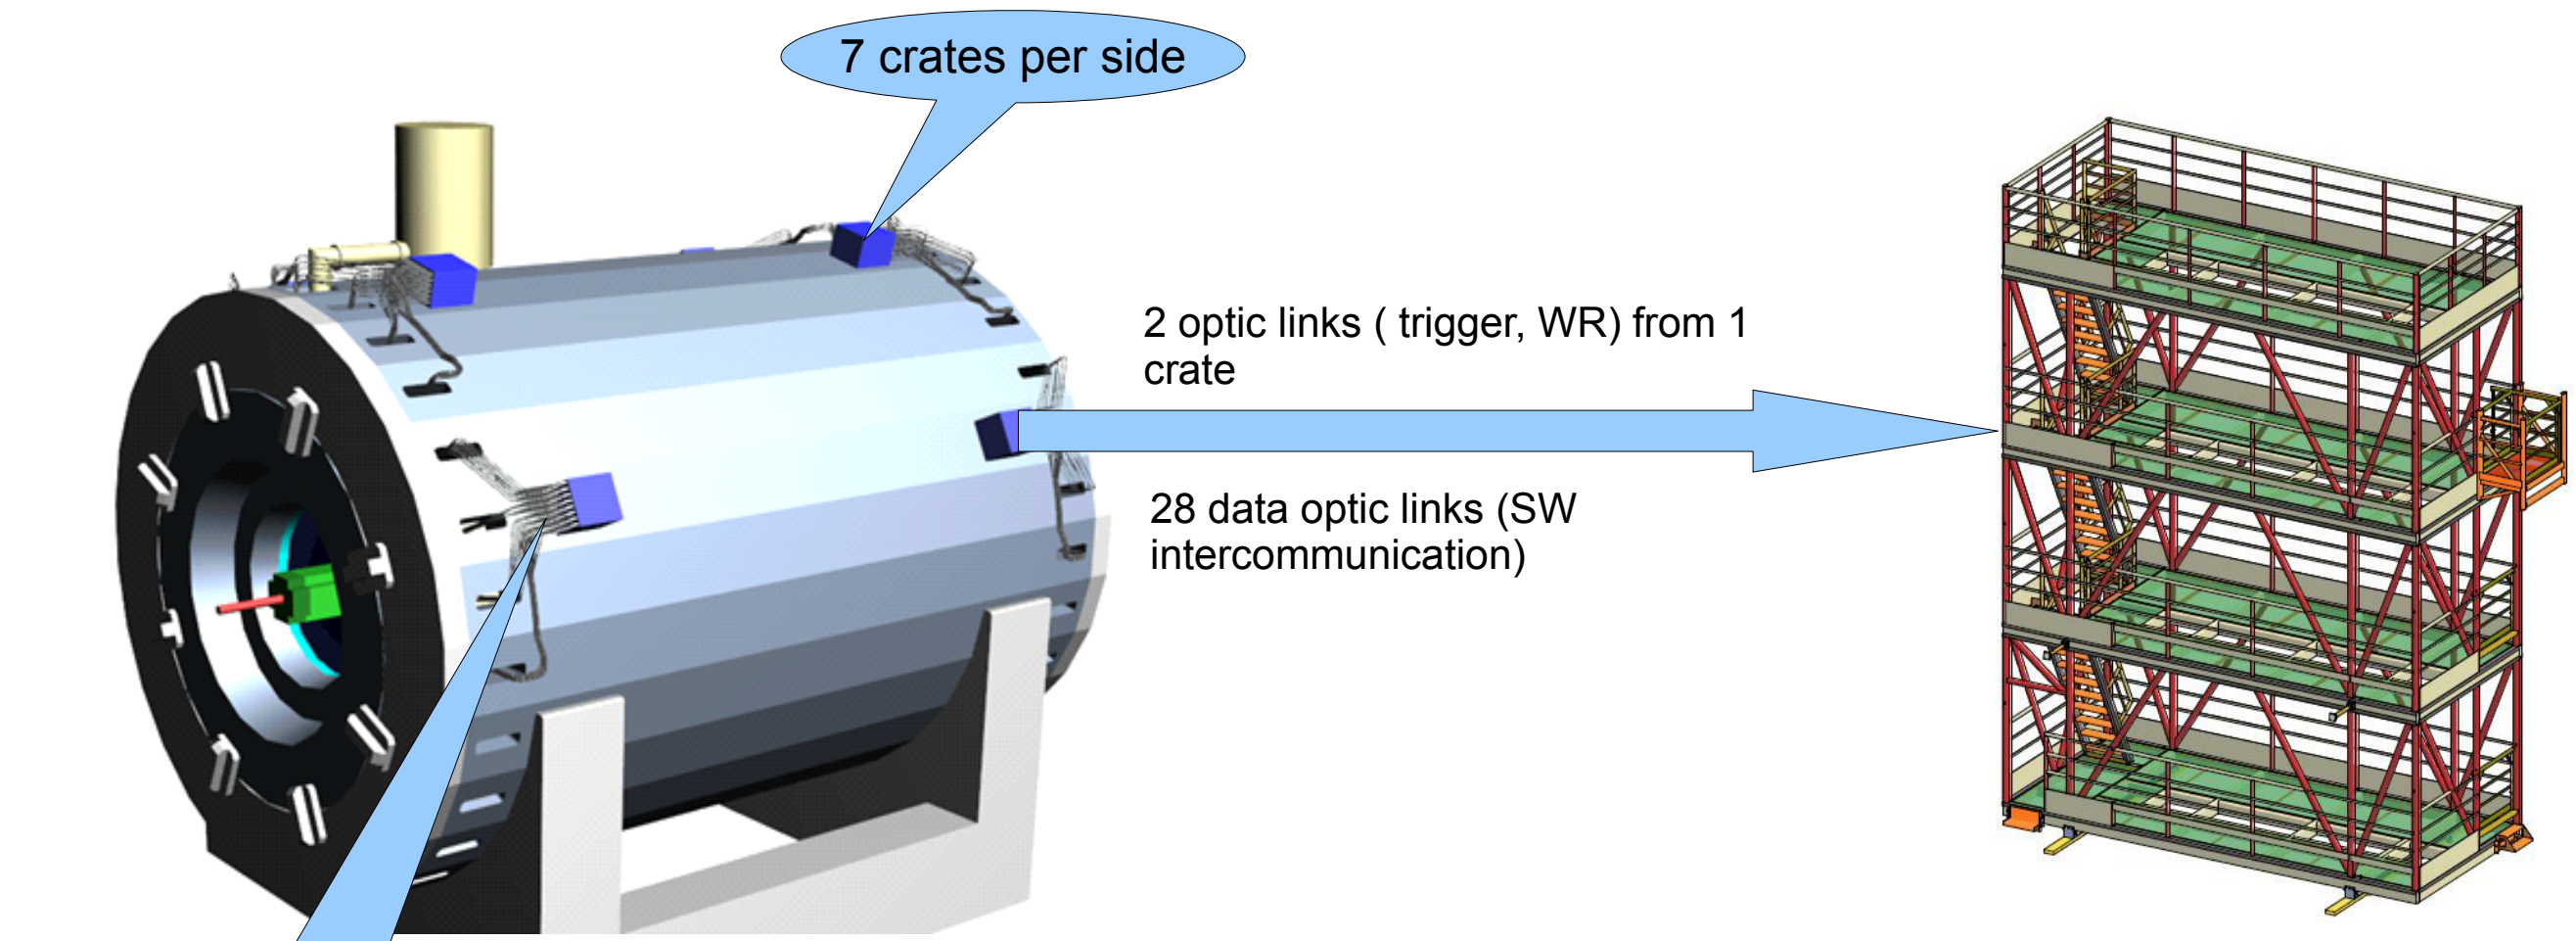

TOF & FFD

Total

Signal cables	588
Optic links	28
Switch links	28

TPC & ECAL

96 QSFP optic data links to Data Center

48 optic links (WR, trigger)

24 ethernet copper cable for SC

1296 optic links (data, trigger, synchronization)

FHCAL

24 optic links (data, trigger, synchronization)

MPD Modular Data Center

192 Optic fibers (CRU to FLP)

192 Optic fibers (All subdetectors to DAQ)